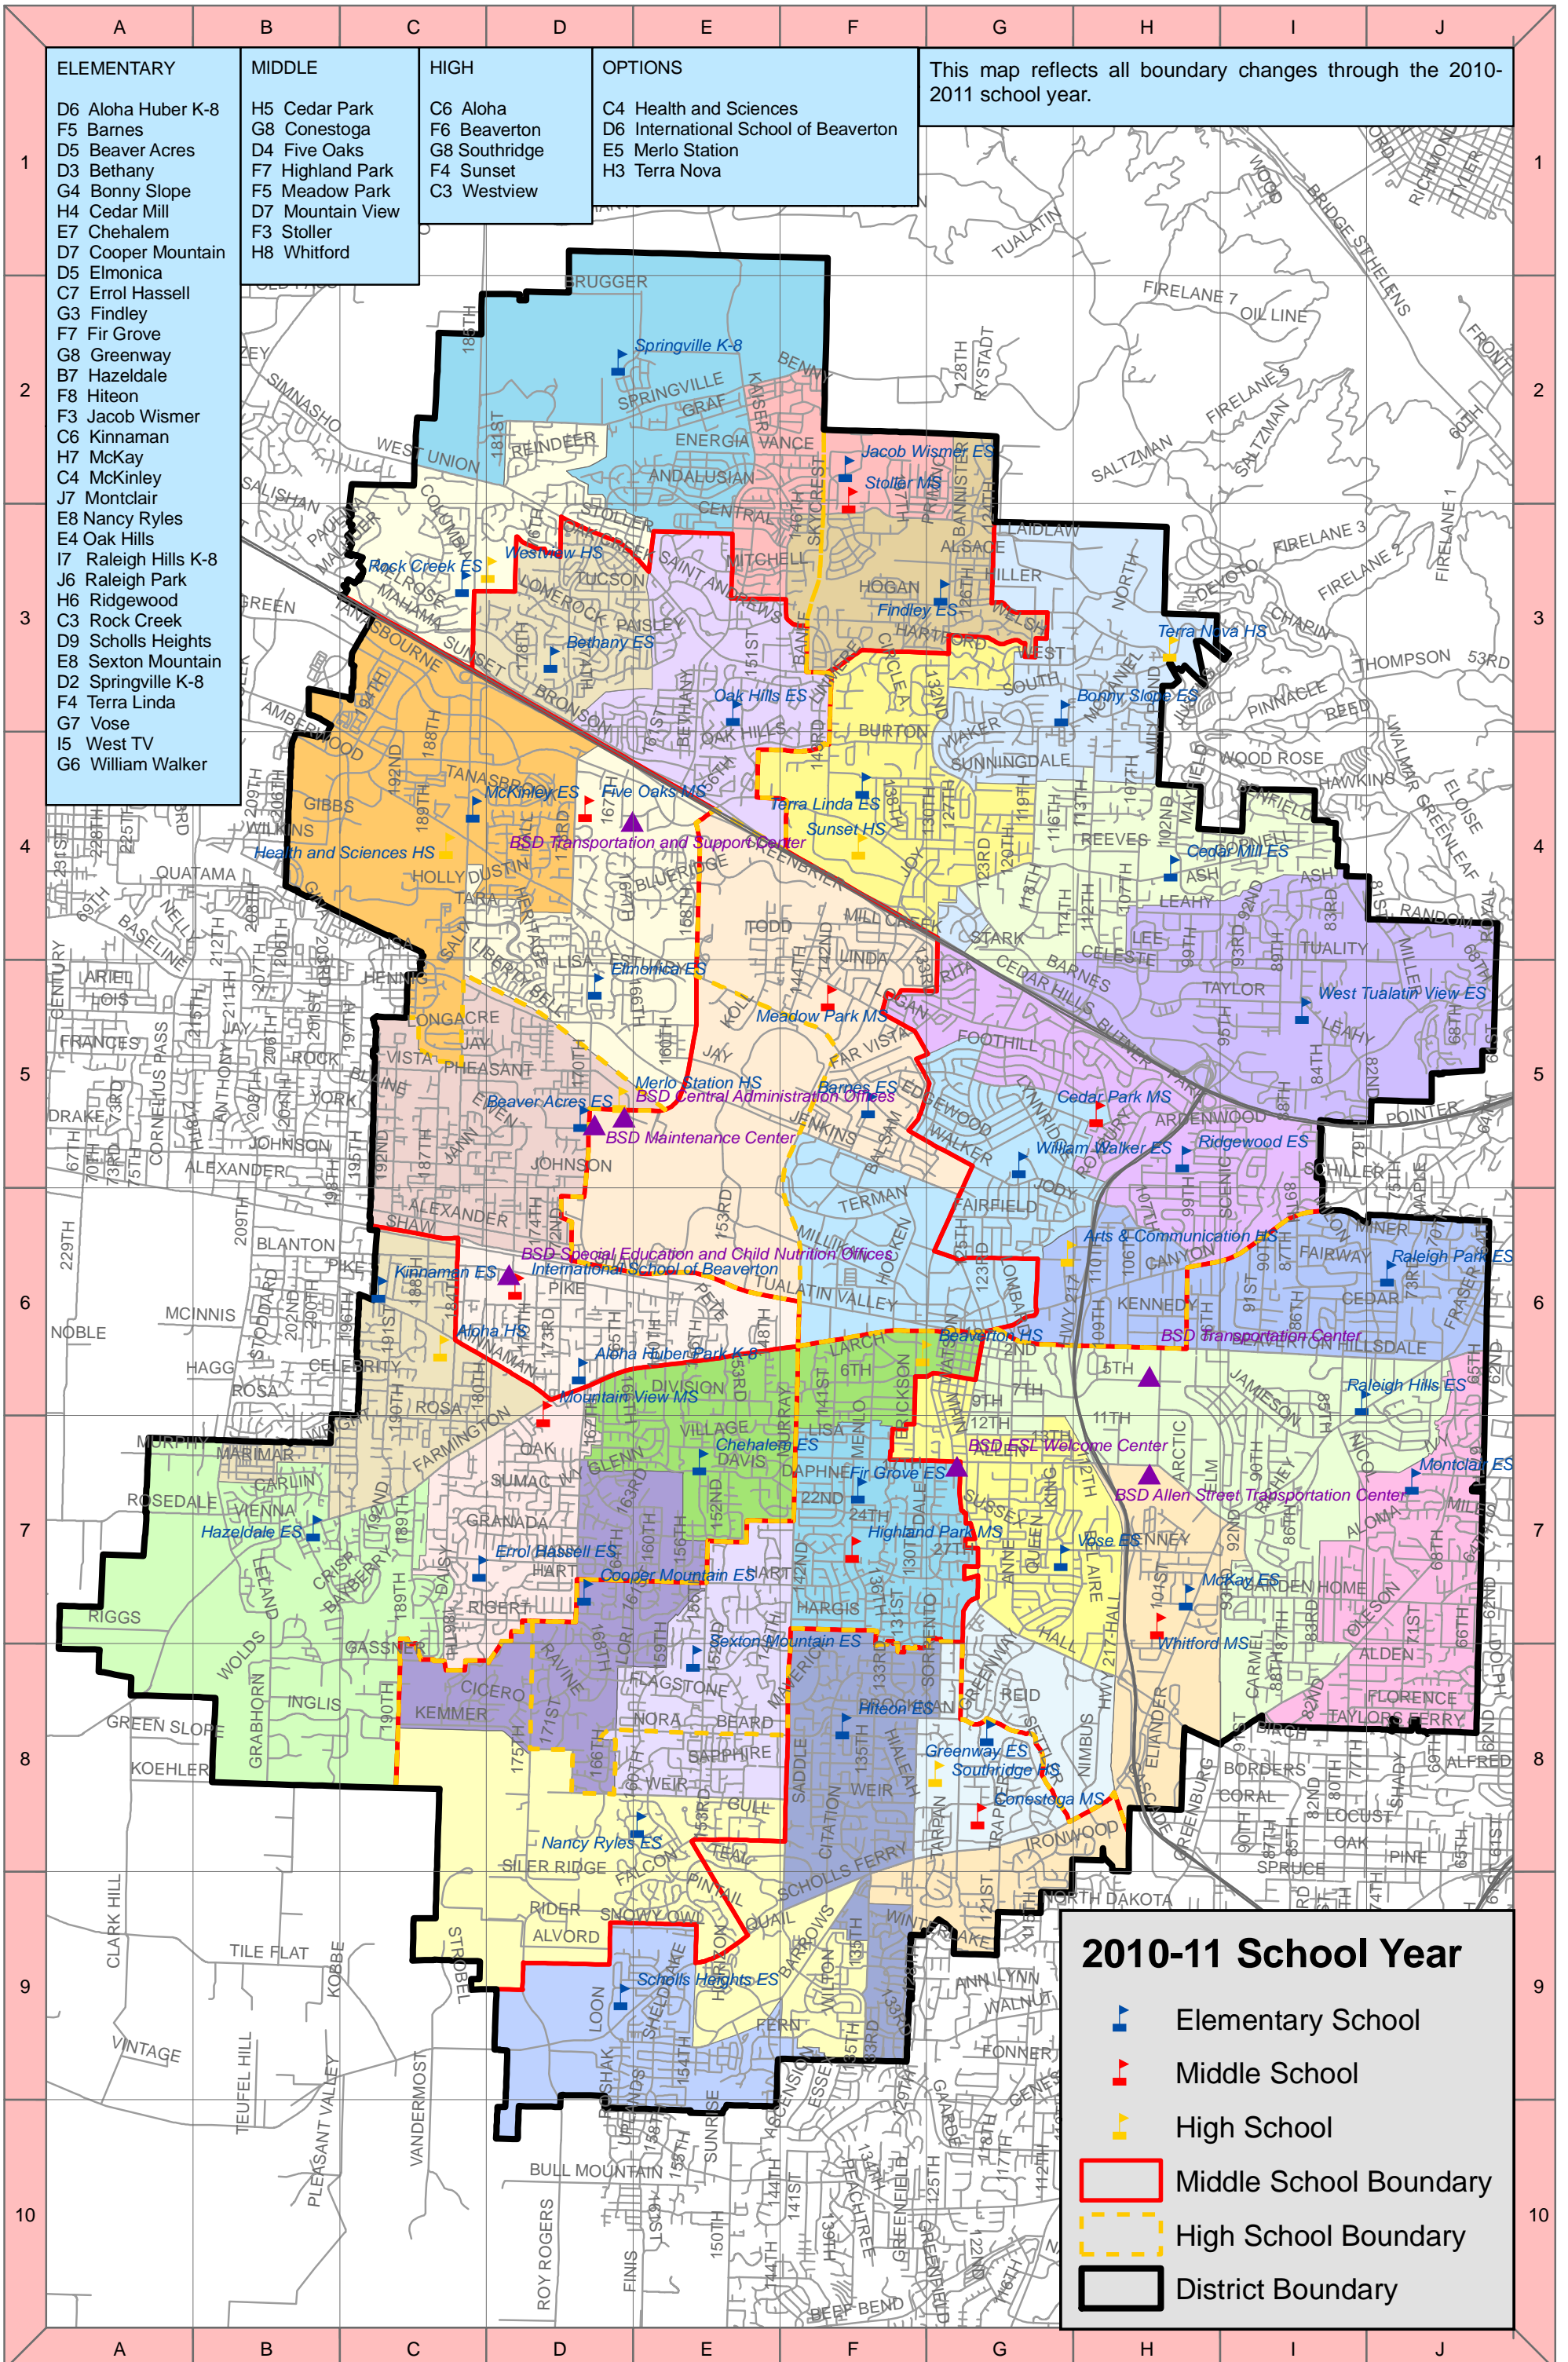

Beaverton School District 2010-11 School Boundaries

May 17, 2010

This map reflects all boundary changes through the 2010-2011 school year.

ELEMENTARY	MIDDLE	HIGH	OPTIONS
D6 Aloha Huber K-8	H5 Cedar Park	C6 Aloha	C4 Health and Sciences
F5 Barnes	G8 Conestoga	F6 Beaverton	D6 International School of Beaverton
D5 Beaver Acres	D4 Five Oaks	G8 Southridge	E5 Merlo Station
D3 Bethany	F7 Highland Park	F4 Sunset	H3 Terra Nova
G4 Bonny Slope	F5 Meadow Park	C3 Westview	
H4 Cedar Mill	D7 Mountain View		
E7 Chehalam	F3 Stoller		
D7 Cooper Mountain	H8 Whitford		
D5 Elmonica			
C7 Errol Hassell			
G3 Findley			
F7 Fir Grove			
G8 Greenway			
B7 Hazeldale			
F8 Hiteon			
F3 Jacob Wismer			
C6 Kinnaman			
H7 McKay			
C4 McKinley			
J7 Montclair			
E8 Nancy Ryles			
E4 Oak Hills			
I7 Raleigh Hills K-8			
J6 Raleigh Park			
H6 Ridgewood			
C3 Rock Creek			
D9 Scholls Heights			
E8 Sexton Mountain			
D2 Springville K-8			
F4 Terra Linda			
G7 Vose			
I5 West TV			
G6 William Walker			

2010-11 School Year

- ▲ Elementary School
- ▲ Middle School
- ▲ High School
- Middle School Boundary
- High School Boundary
- District Boundary