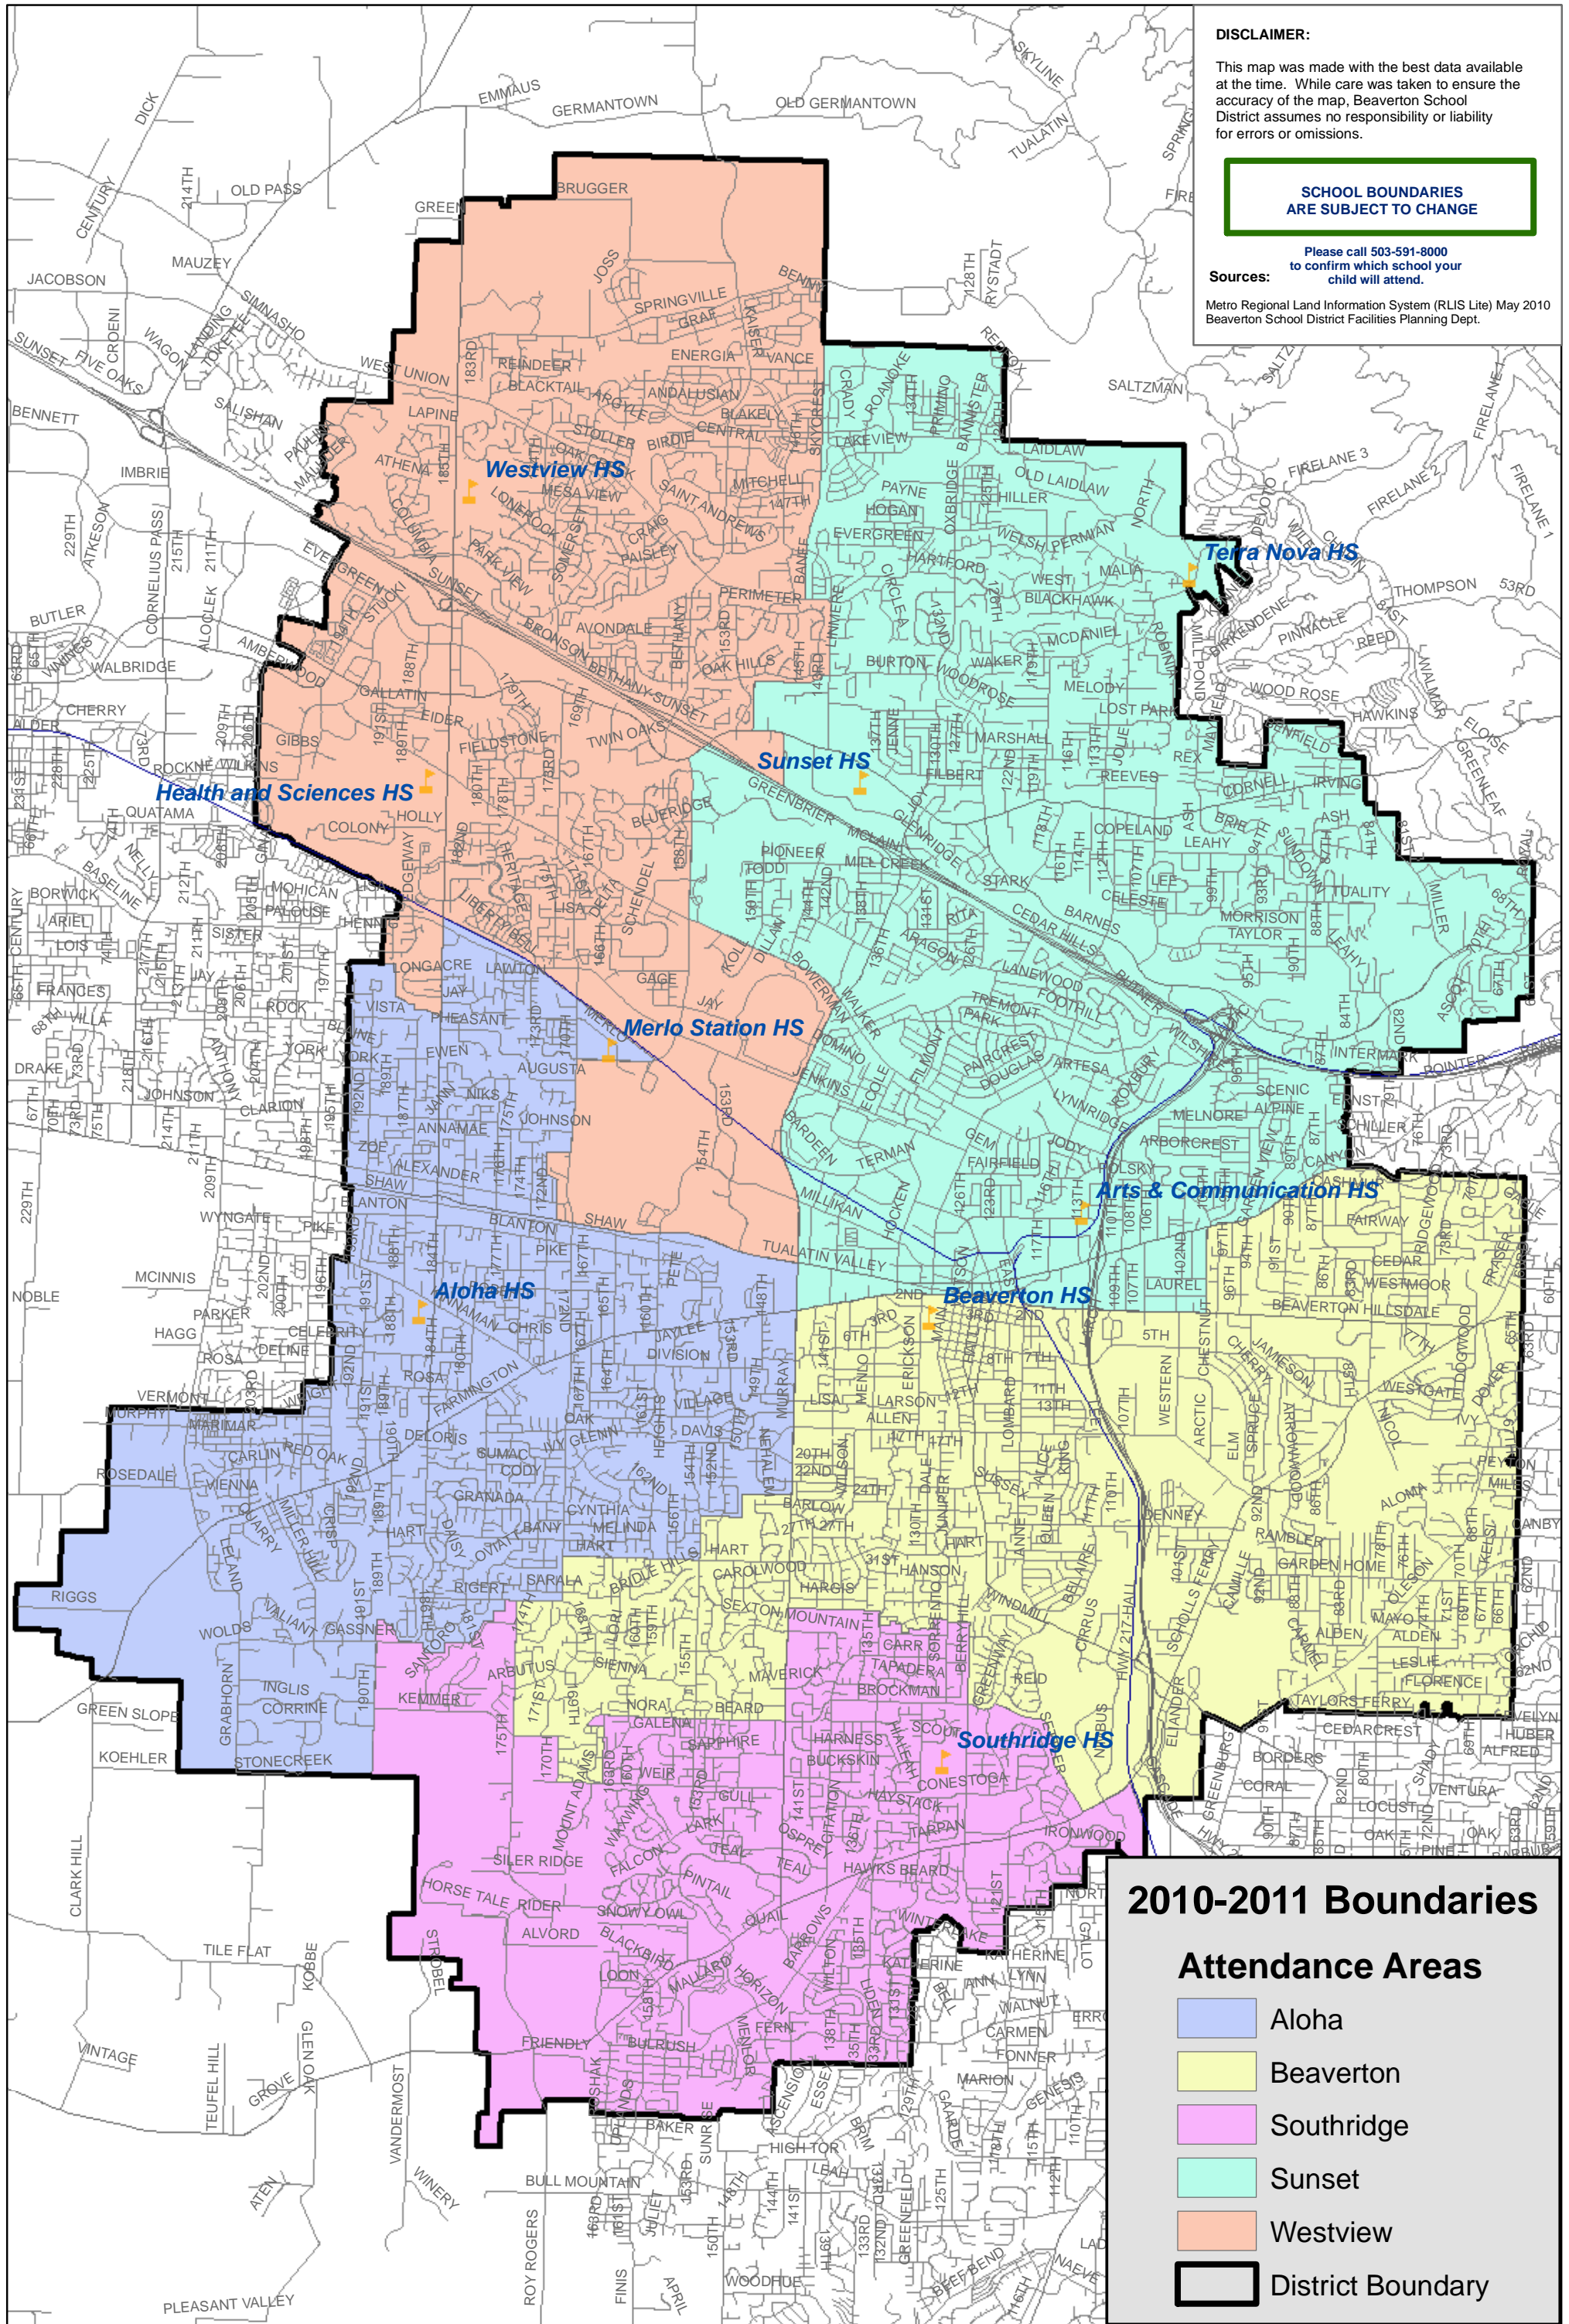

Beaverton School District

2010-2011 High School Attendance Boundaries

DISCLAIMER:
 This map was made with the best data available at the time. While care was taken to ensure the accuracy of the map, Beaverton School District assumes no responsibility or liability for errors or omissions.

**SCHOOL BOUNDARIES
 ARE SUBJECT TO CHANGE**

Sources:
 Please call 503-591-8000 to confirm which school your child will attend.
 Metro Regional Land Information System (RLIS Lite) May 2010
 Beaverton School District Facilities Planning Dept.

2010-2011 Boundaries

Attendance Areas

- Aloha
- Beaverton
- Southridge
- Sunset
- Westview
- District Boundary