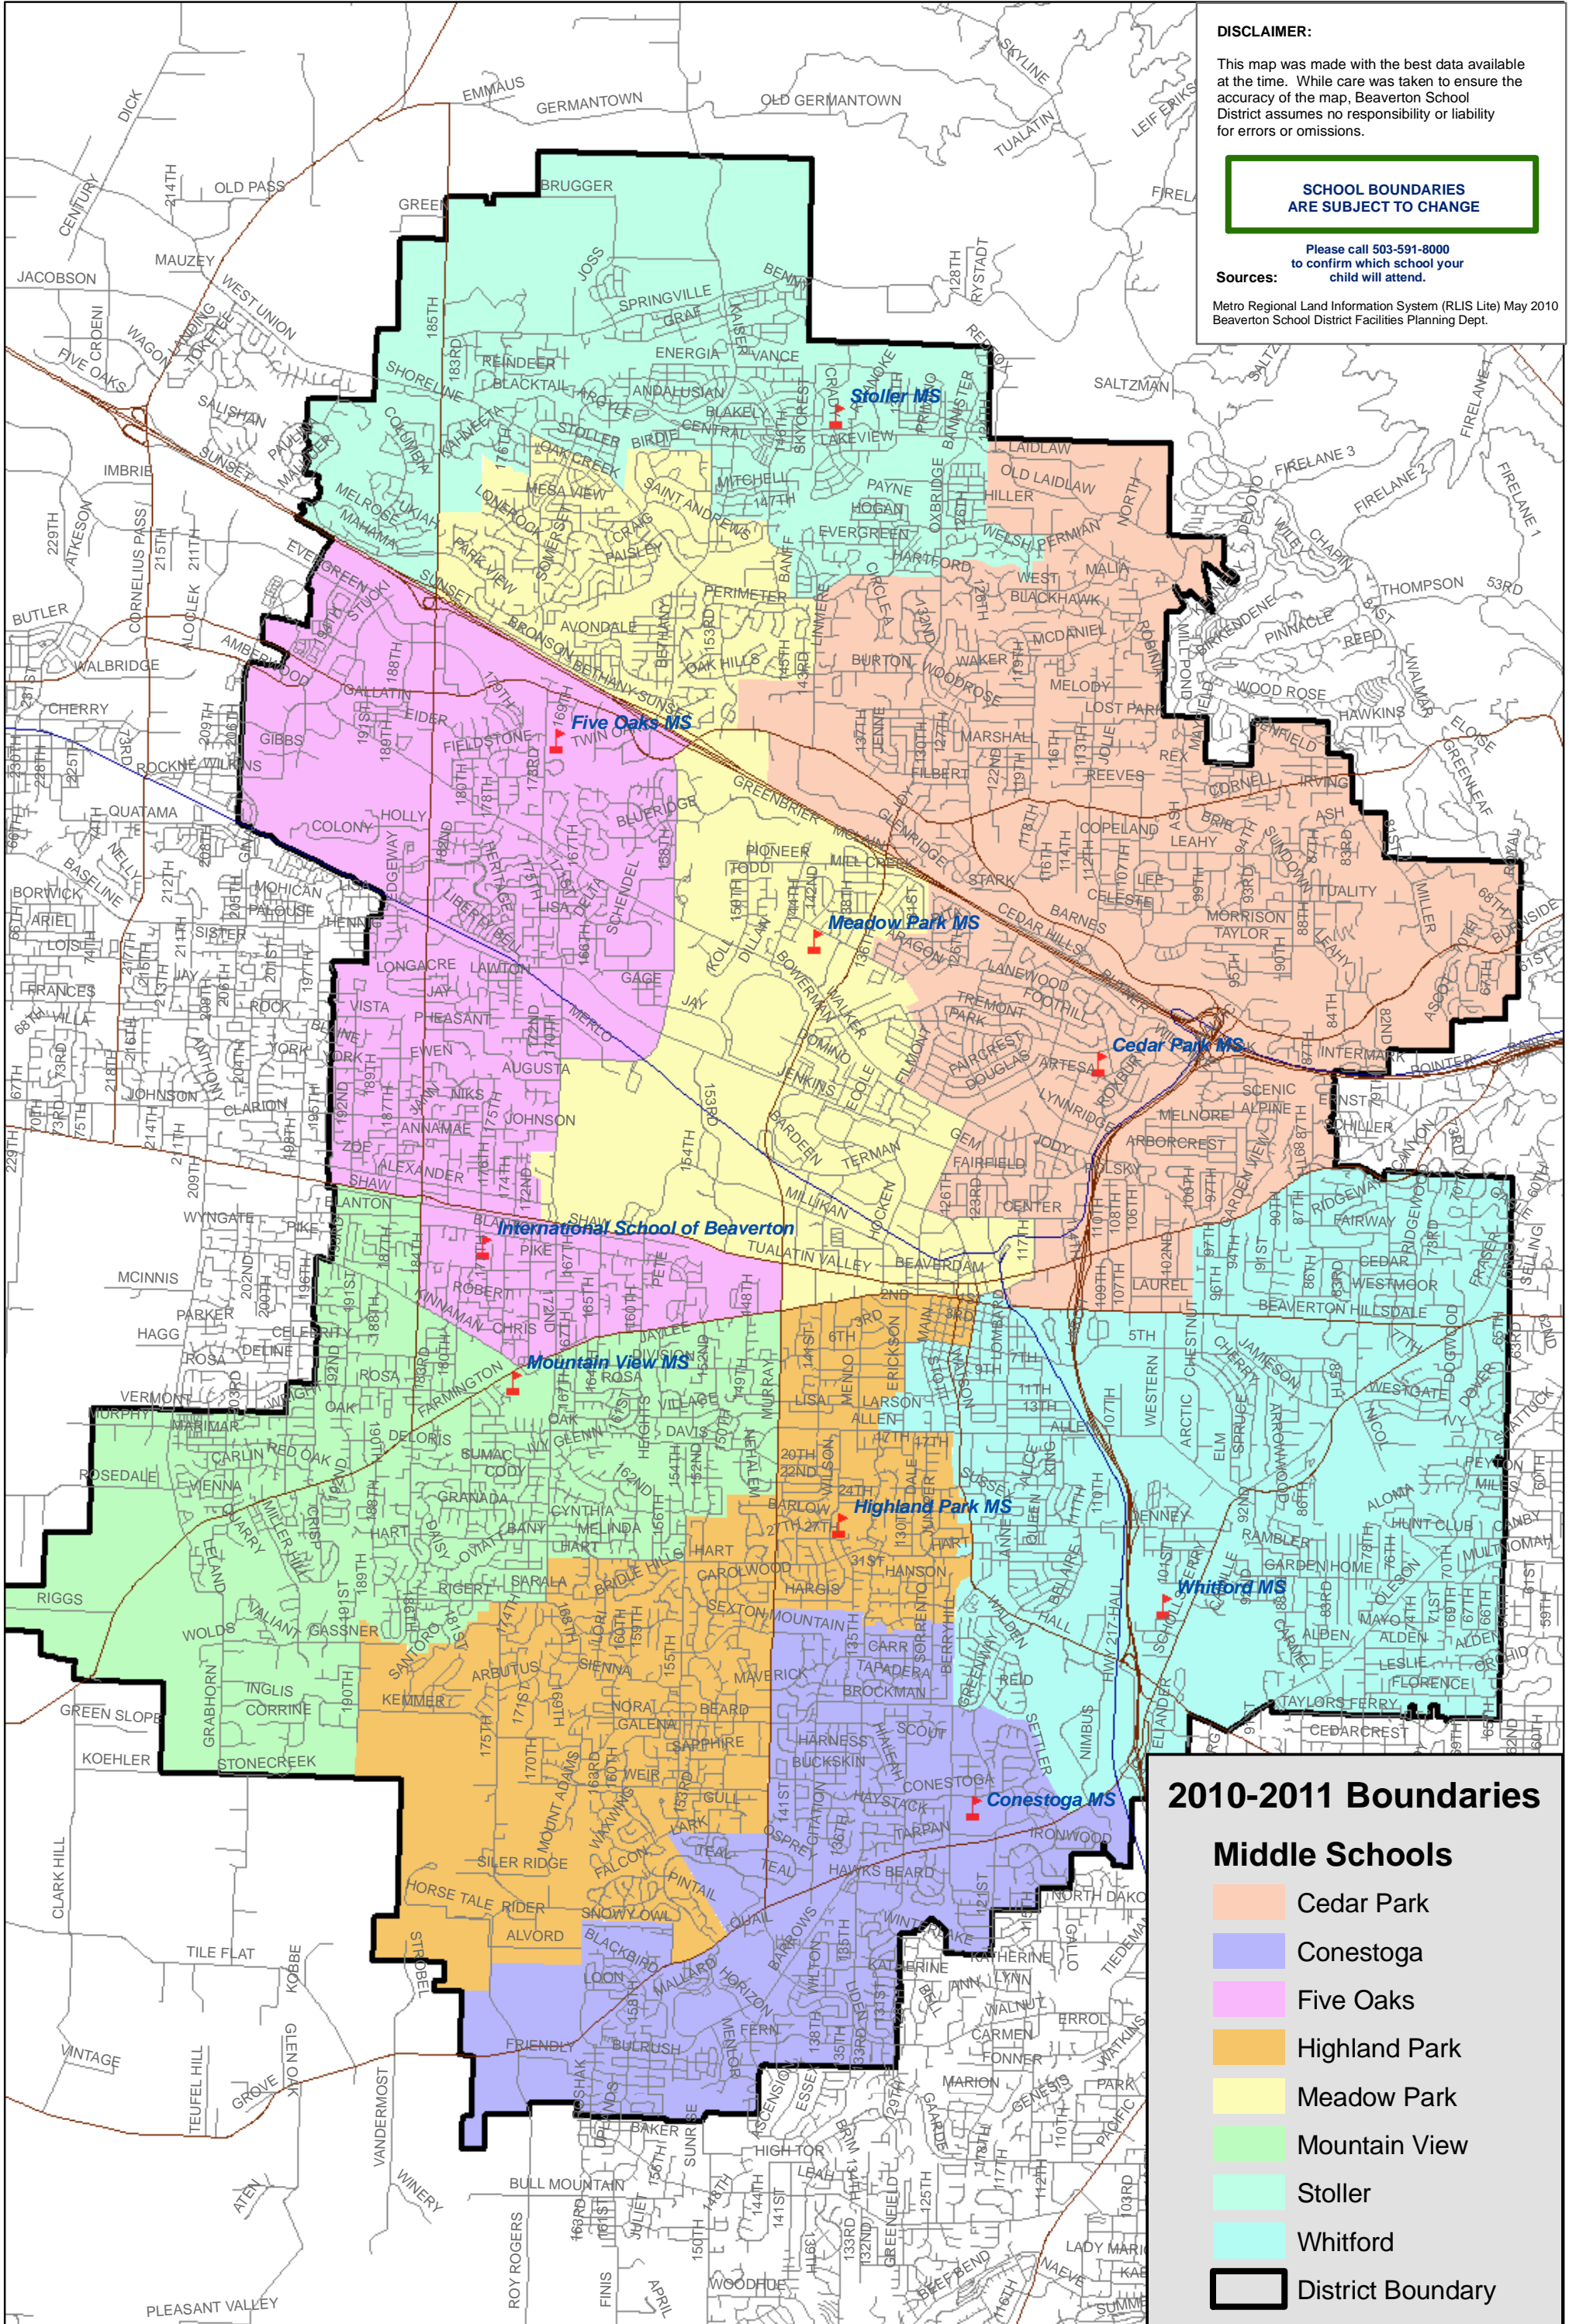

Beaverton School District

2010-2011 Middle School Attendance Boundaries

DISCLAIMER:

This map was made with the best data available at the time. While care was taken to ensure the accuracy of the map, Beaverton School District assumes no responsibility or liability for errors or omissions.

SCHOOL BOUNDARIES ARE SUBJECT TO CHANGE

Please call 503-591-8000 to confirm which school your child will attend.

Sources:

Metro Regional Land Information System (RLIS Lite) May 2010
Beaverton School District Facilities Planning Dept.