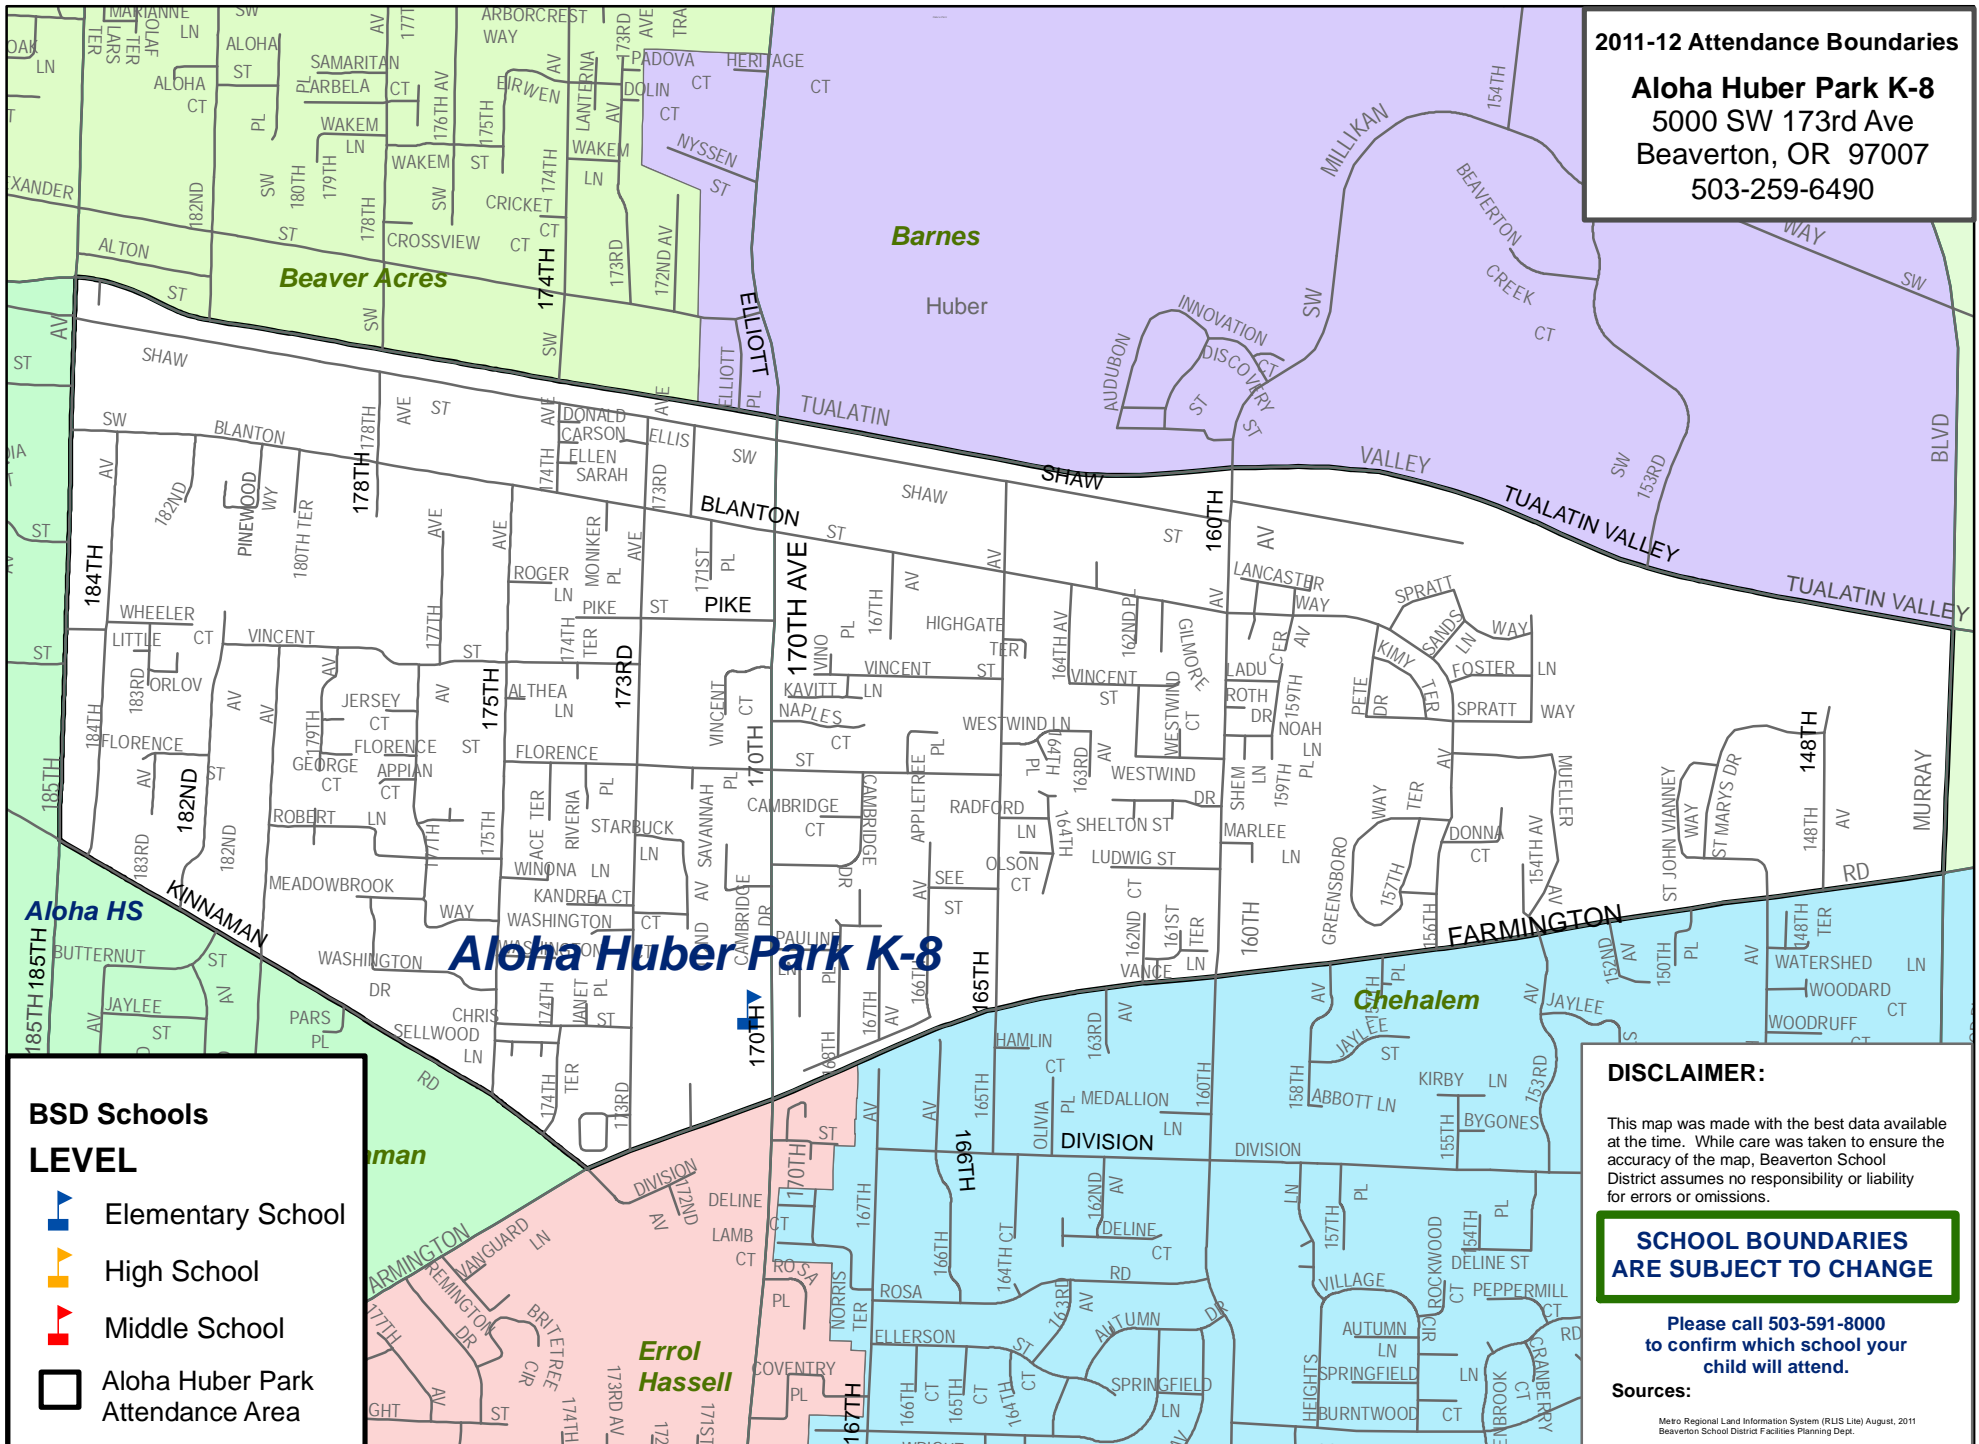

Aloha Huber Park K-8

2011-12 Attendance Boundaries

Aloha Huber Park K-8
 5000 SW 173rd Ave
 Beaverton, OR 97007
 503-259-6490

BSD Schools

LEVEL

- Elementary School
- High School
- Middle School
- Aloha Huber Park Attendance Area

DISCLAIMER:

This map was made with the best data available at the time. While care was taken to ensure the accuracy of the map, Beaverton School District assumes no responsibility or liability for errors or omissions.