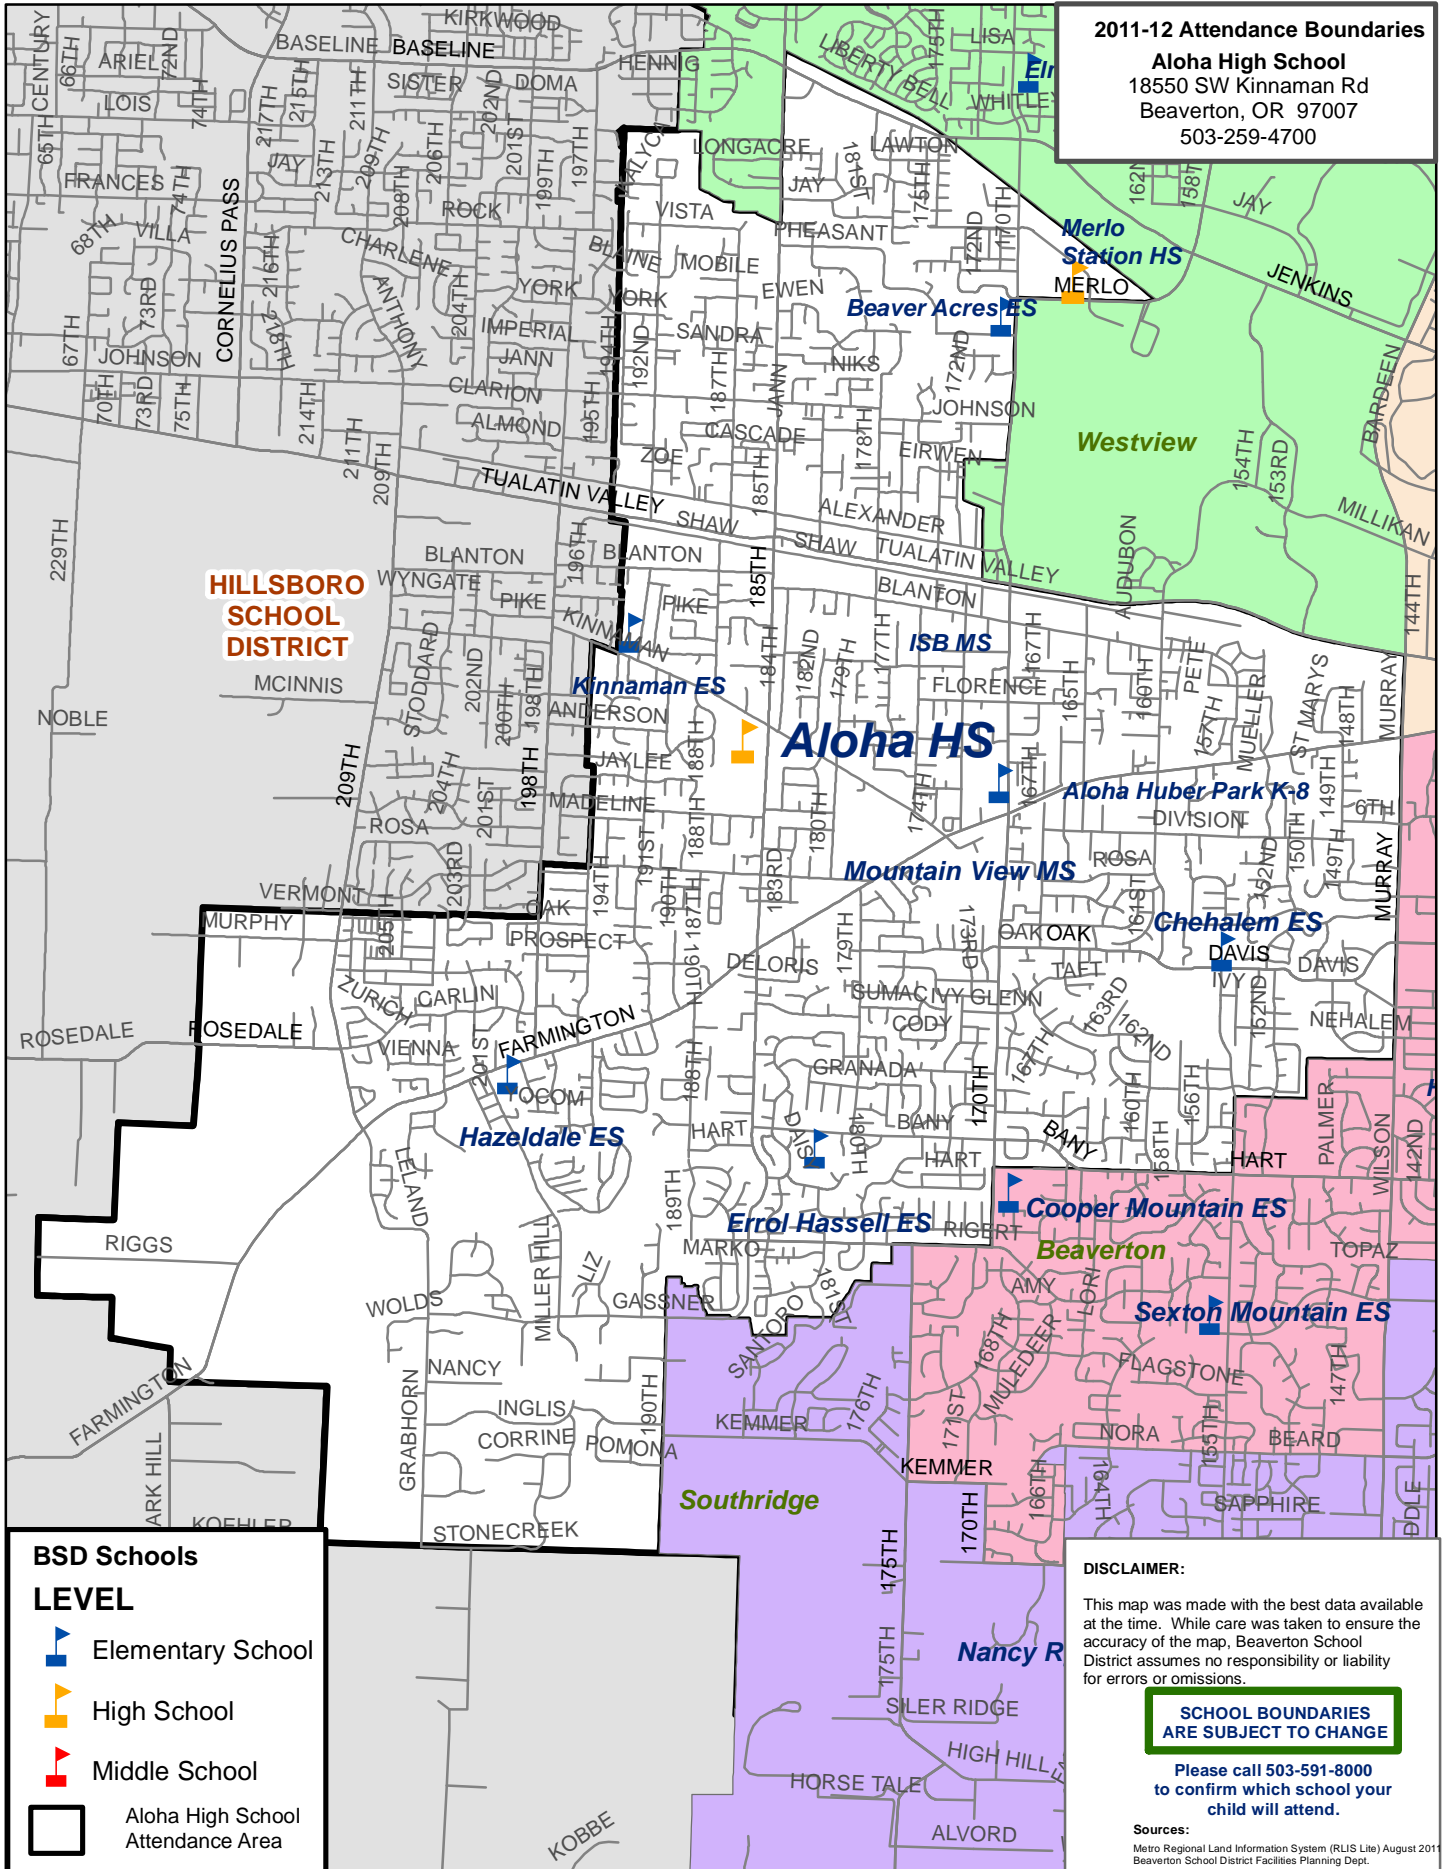

Aloha High School

2011-12 Attendance Boundaries

Aloha High School
18550 SW Kinnaman Rd
Beaverton, OR 97007
503-259-4700

BSD Schools

LEVEL

- Elementary School
- High School
- Middle School
- Aloha High School Attendance Area

DISCLAIMER:

This map was made with the best data available at the time. While care was taken to ensure the accuracy of the map, Beaverton School District assumes no responsibility or liability for errors or omissions.

SCHOOL BOUNDARIES ARE SUBJECT TO CHANGE

Please call 503-591-8000 to confirm which school your child will attend.

Sources: