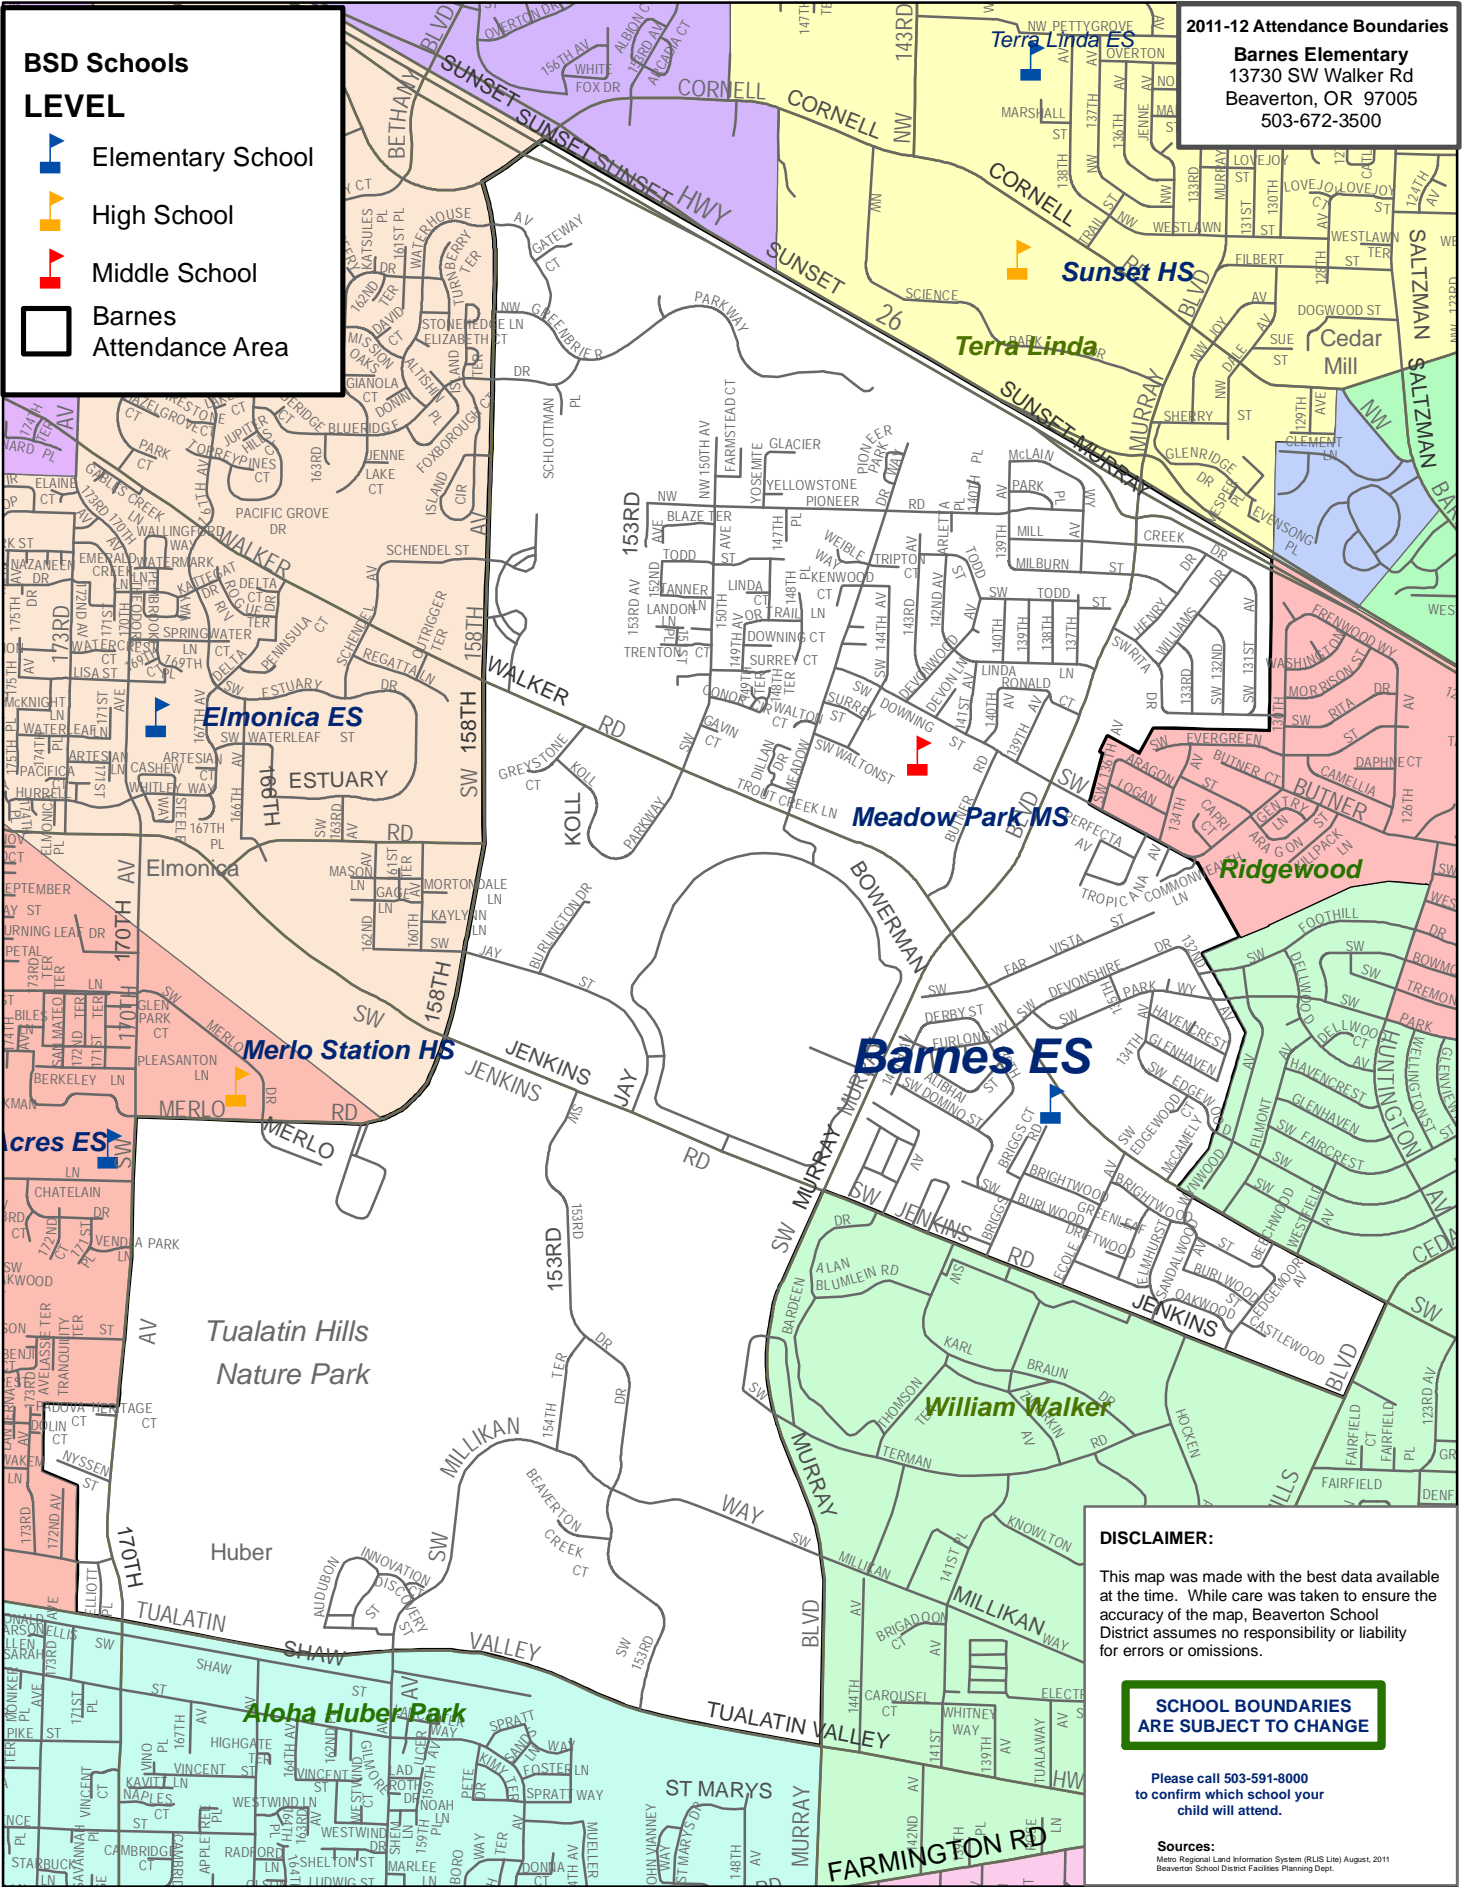

Barnes Elementary

2011-12 Attendance Boundaries
Barnes Elementary
13730 SW Walker Rd
Beaverton, OR 97005
503-672-3500

BSD Schools

LEVEL

- Elementary School
- High School
- Middle School
- Barnes Attendance Area

DISCLAIMER:

This map was made with the best data available at the time. While care was taken to ensure the accuracy of the map, Beaverton School District assumes no responsibility or liability for errors or omissions.

SCHOOL BOUNDARIES ARE SUBJECT TO CHANGE

Please call 503-591-8000 to confirm which school your child will attend.