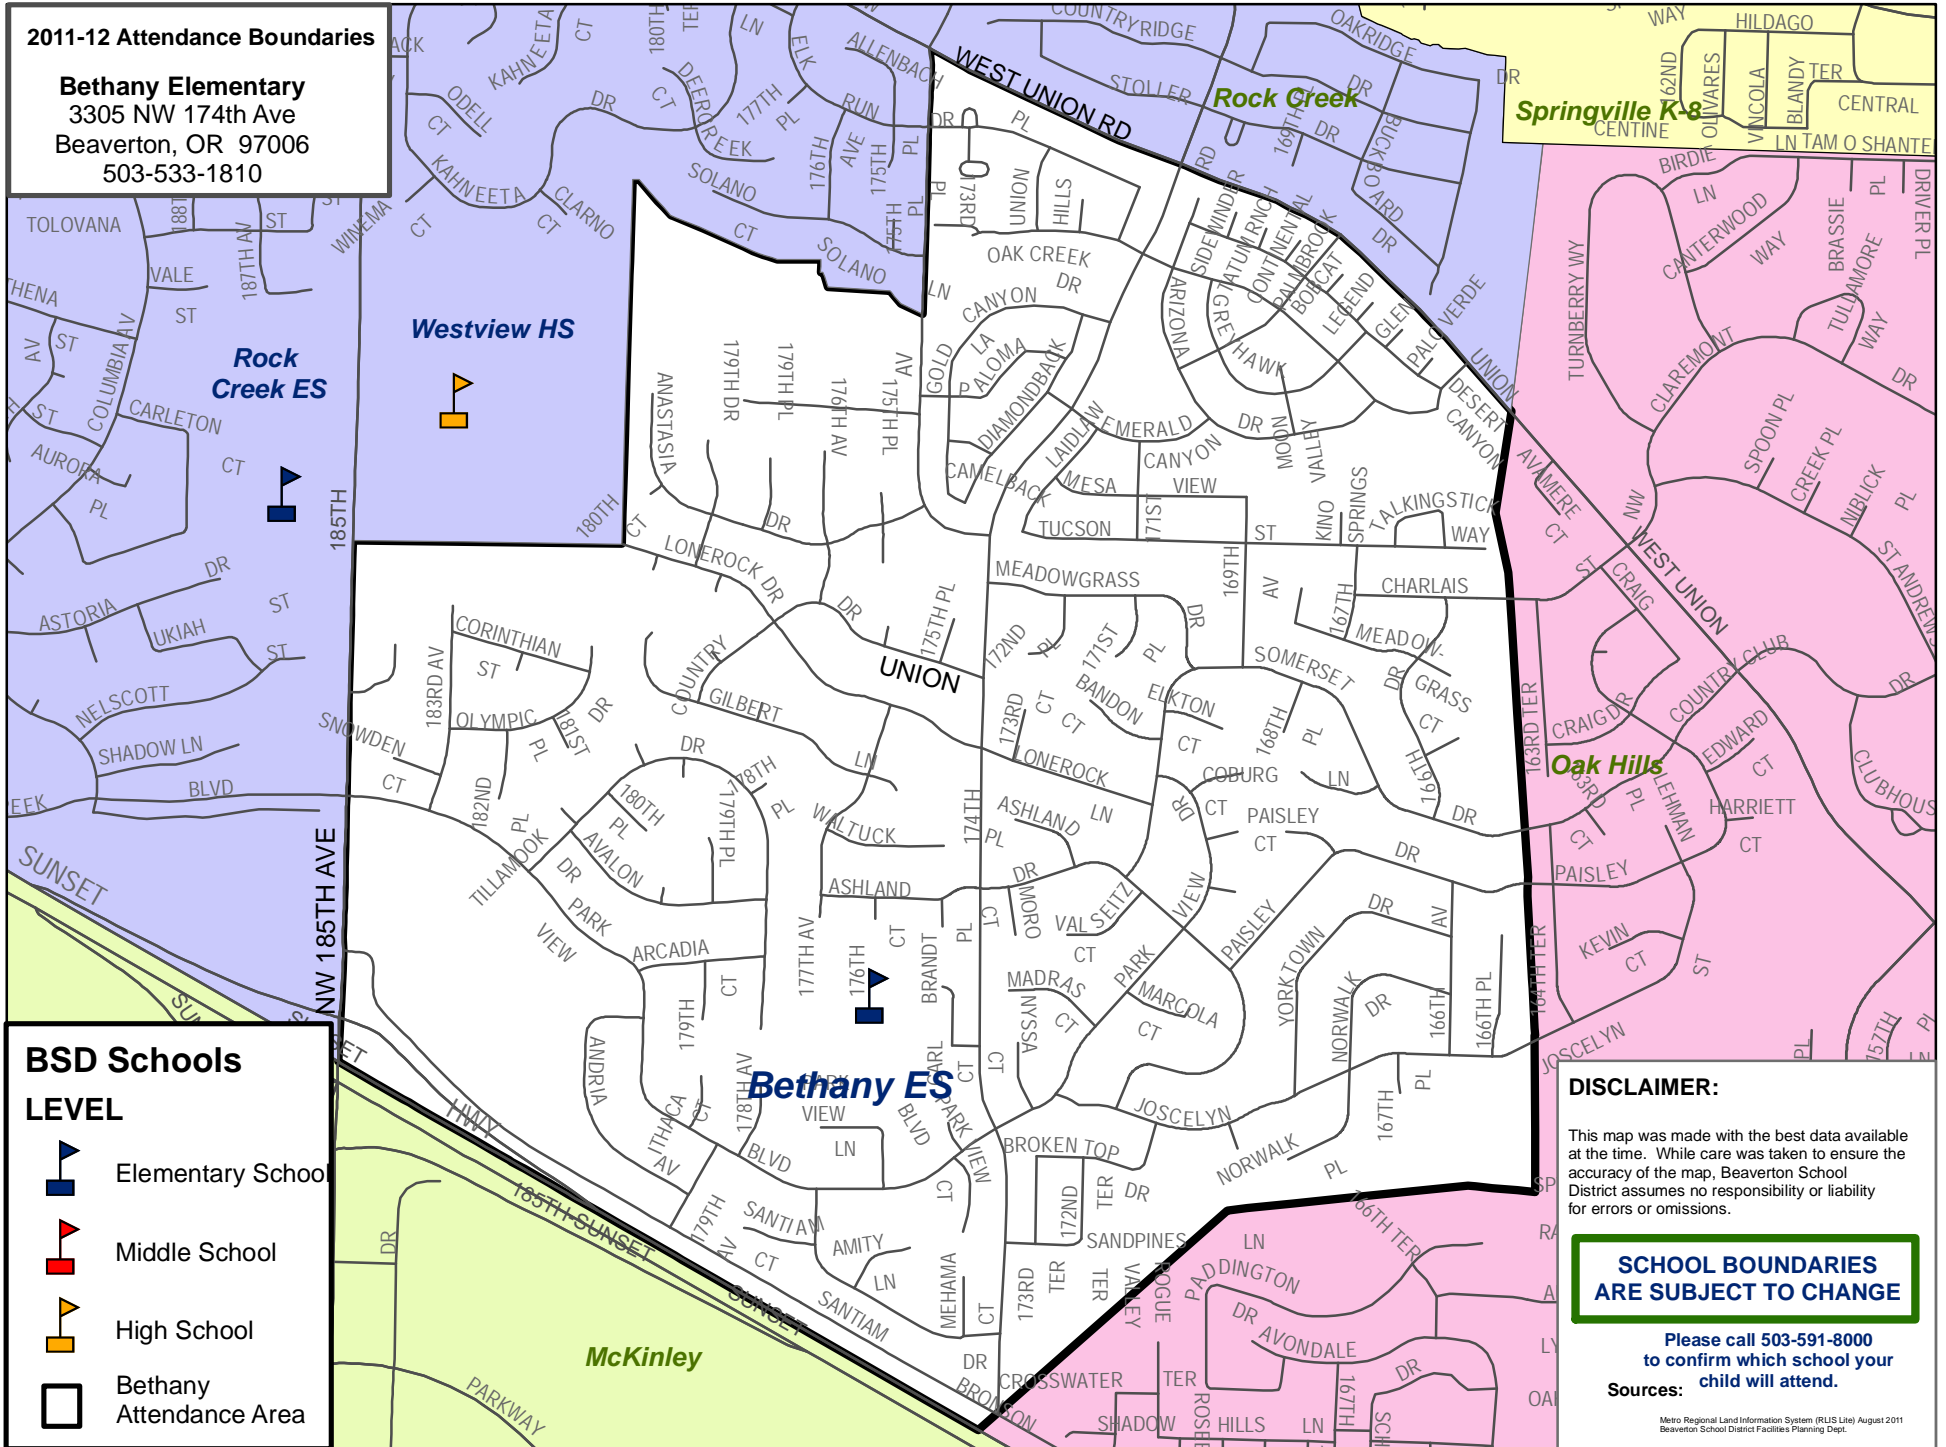

Bethany Elementary

2011-12 Attendance Boundaries

Bethany Elementary
 3305 NW 174th Ave
 Beaverton, OR 97006
 503-533-1810

BSD Schools

LEVEL

-  Elementary School
-  Middle School
-  High School
-  Bethany Attendance Area

DISCLAIMER:

This map was made with the best data available at the time. While care was taken to ensure the accuracy of the map, Beaverton School District assumes no responsibility or liability for errors or omissions.

SCHOOL BOUNDARIES ARE SUBJECT TO CHANGE

Please call 503-591-8000 to confirm which school your child will attend.

Sources: