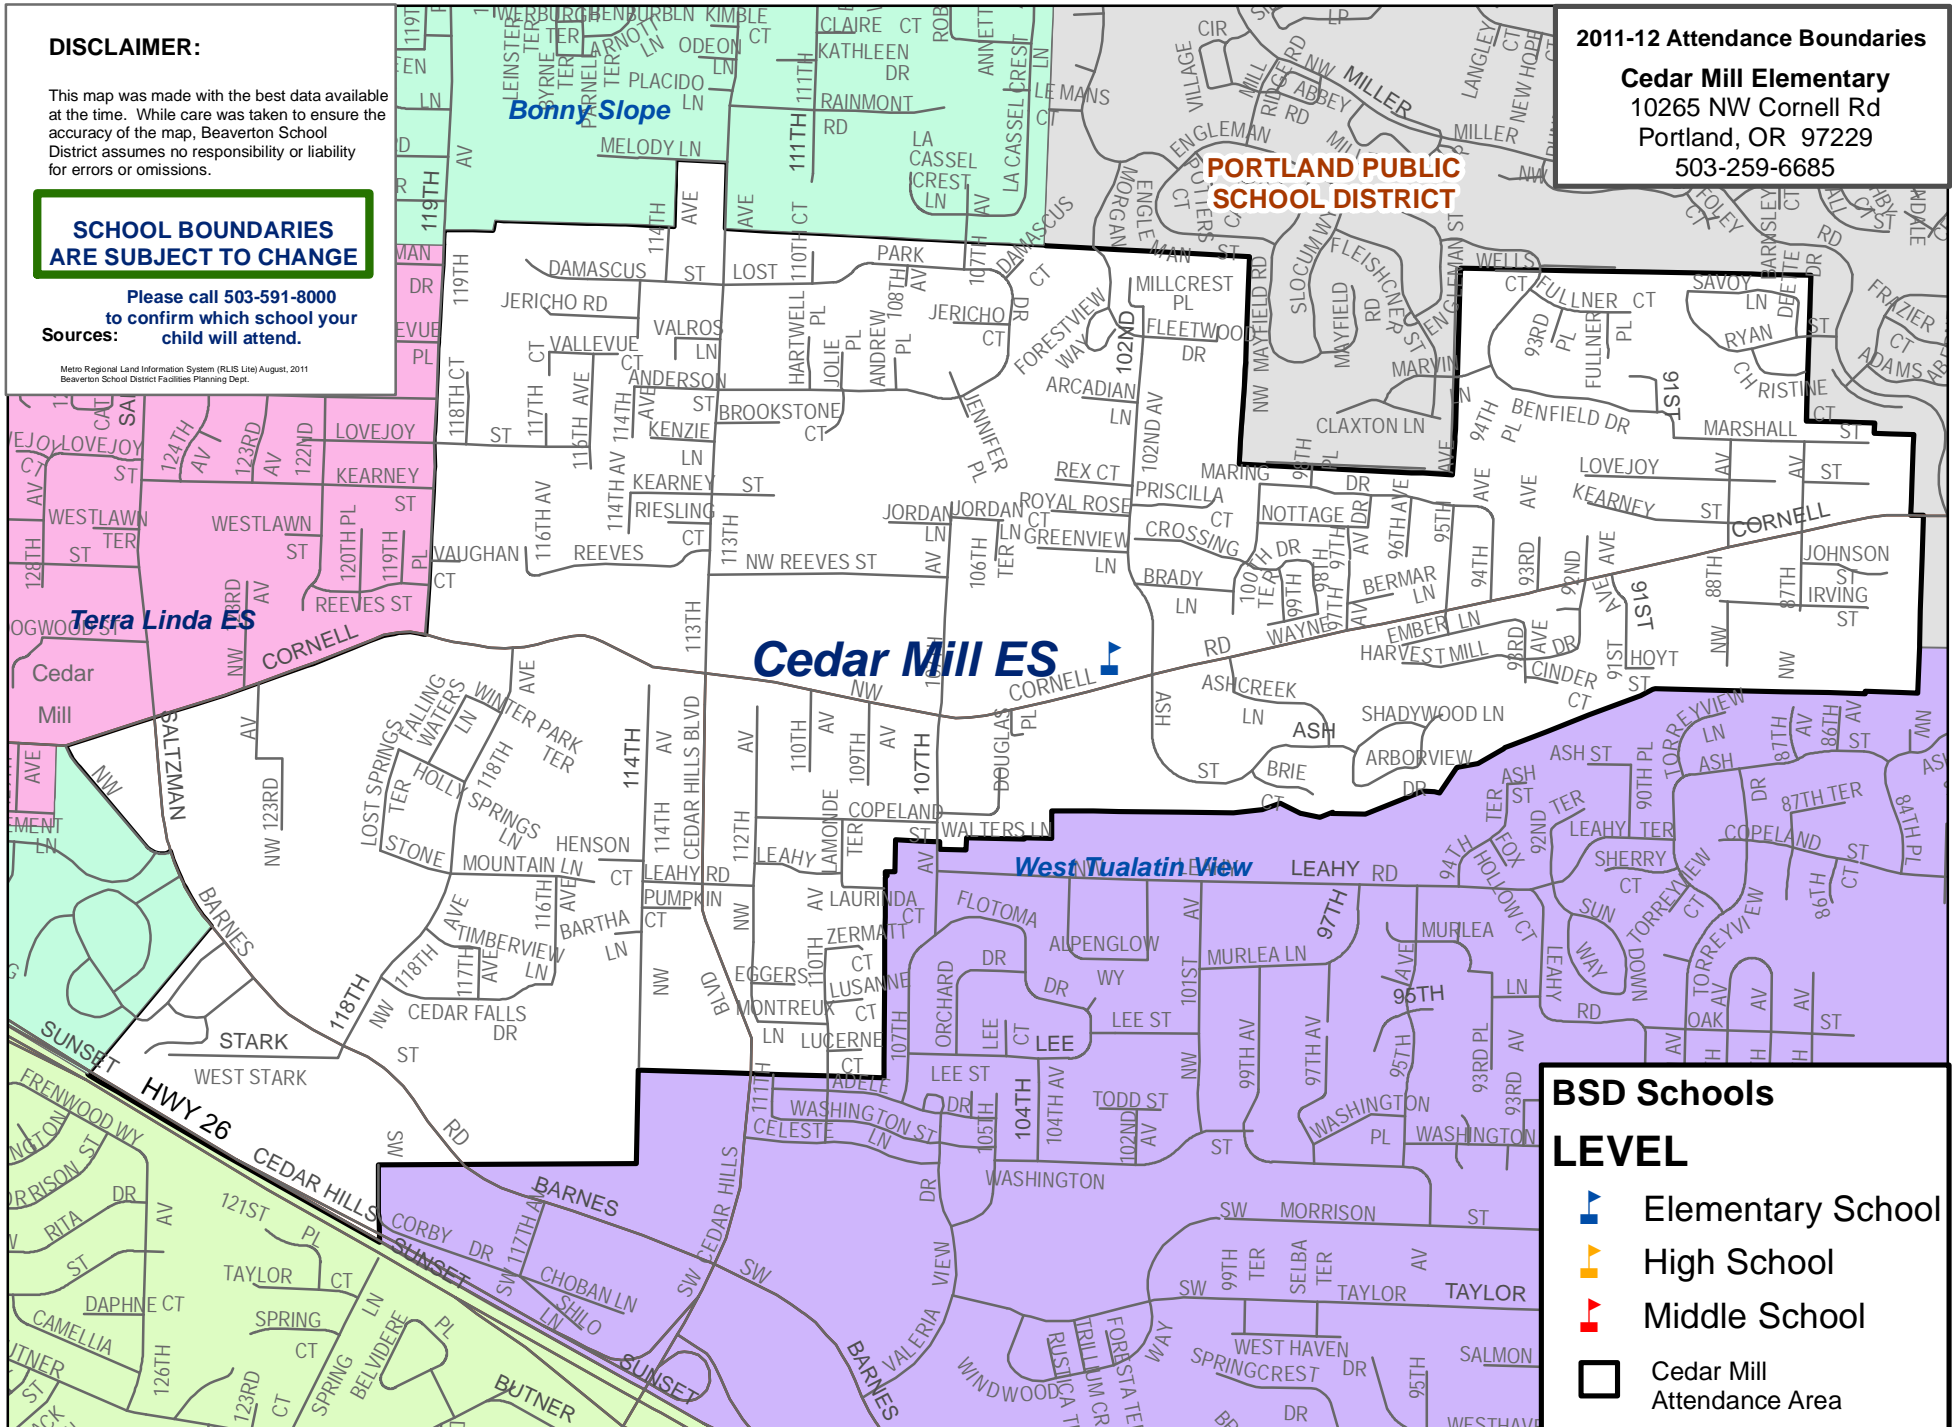

Cedar Mill Elementary

DISCLAIMER:

This map was made with the best data available at the time. While care was taken to ensure the accuracy of the map, Beaverton School District assumes no responsibility or liability for errors or omissions.

SCHOOL BOUNDARIES ARE SUBJECT TO CHANGE

Please call 503-591-8000 to confirm which school your child will attend.

Sources:

2011-12 Attendance Boundaries

Cedar Mill Elementary
10265 NW Cornell Rd
Portland, OR 97229
503-259-6685

BSD Schools

LEVEL

- Elementary School
- High School
- Middle School
- Cedar Mill Attendance Area