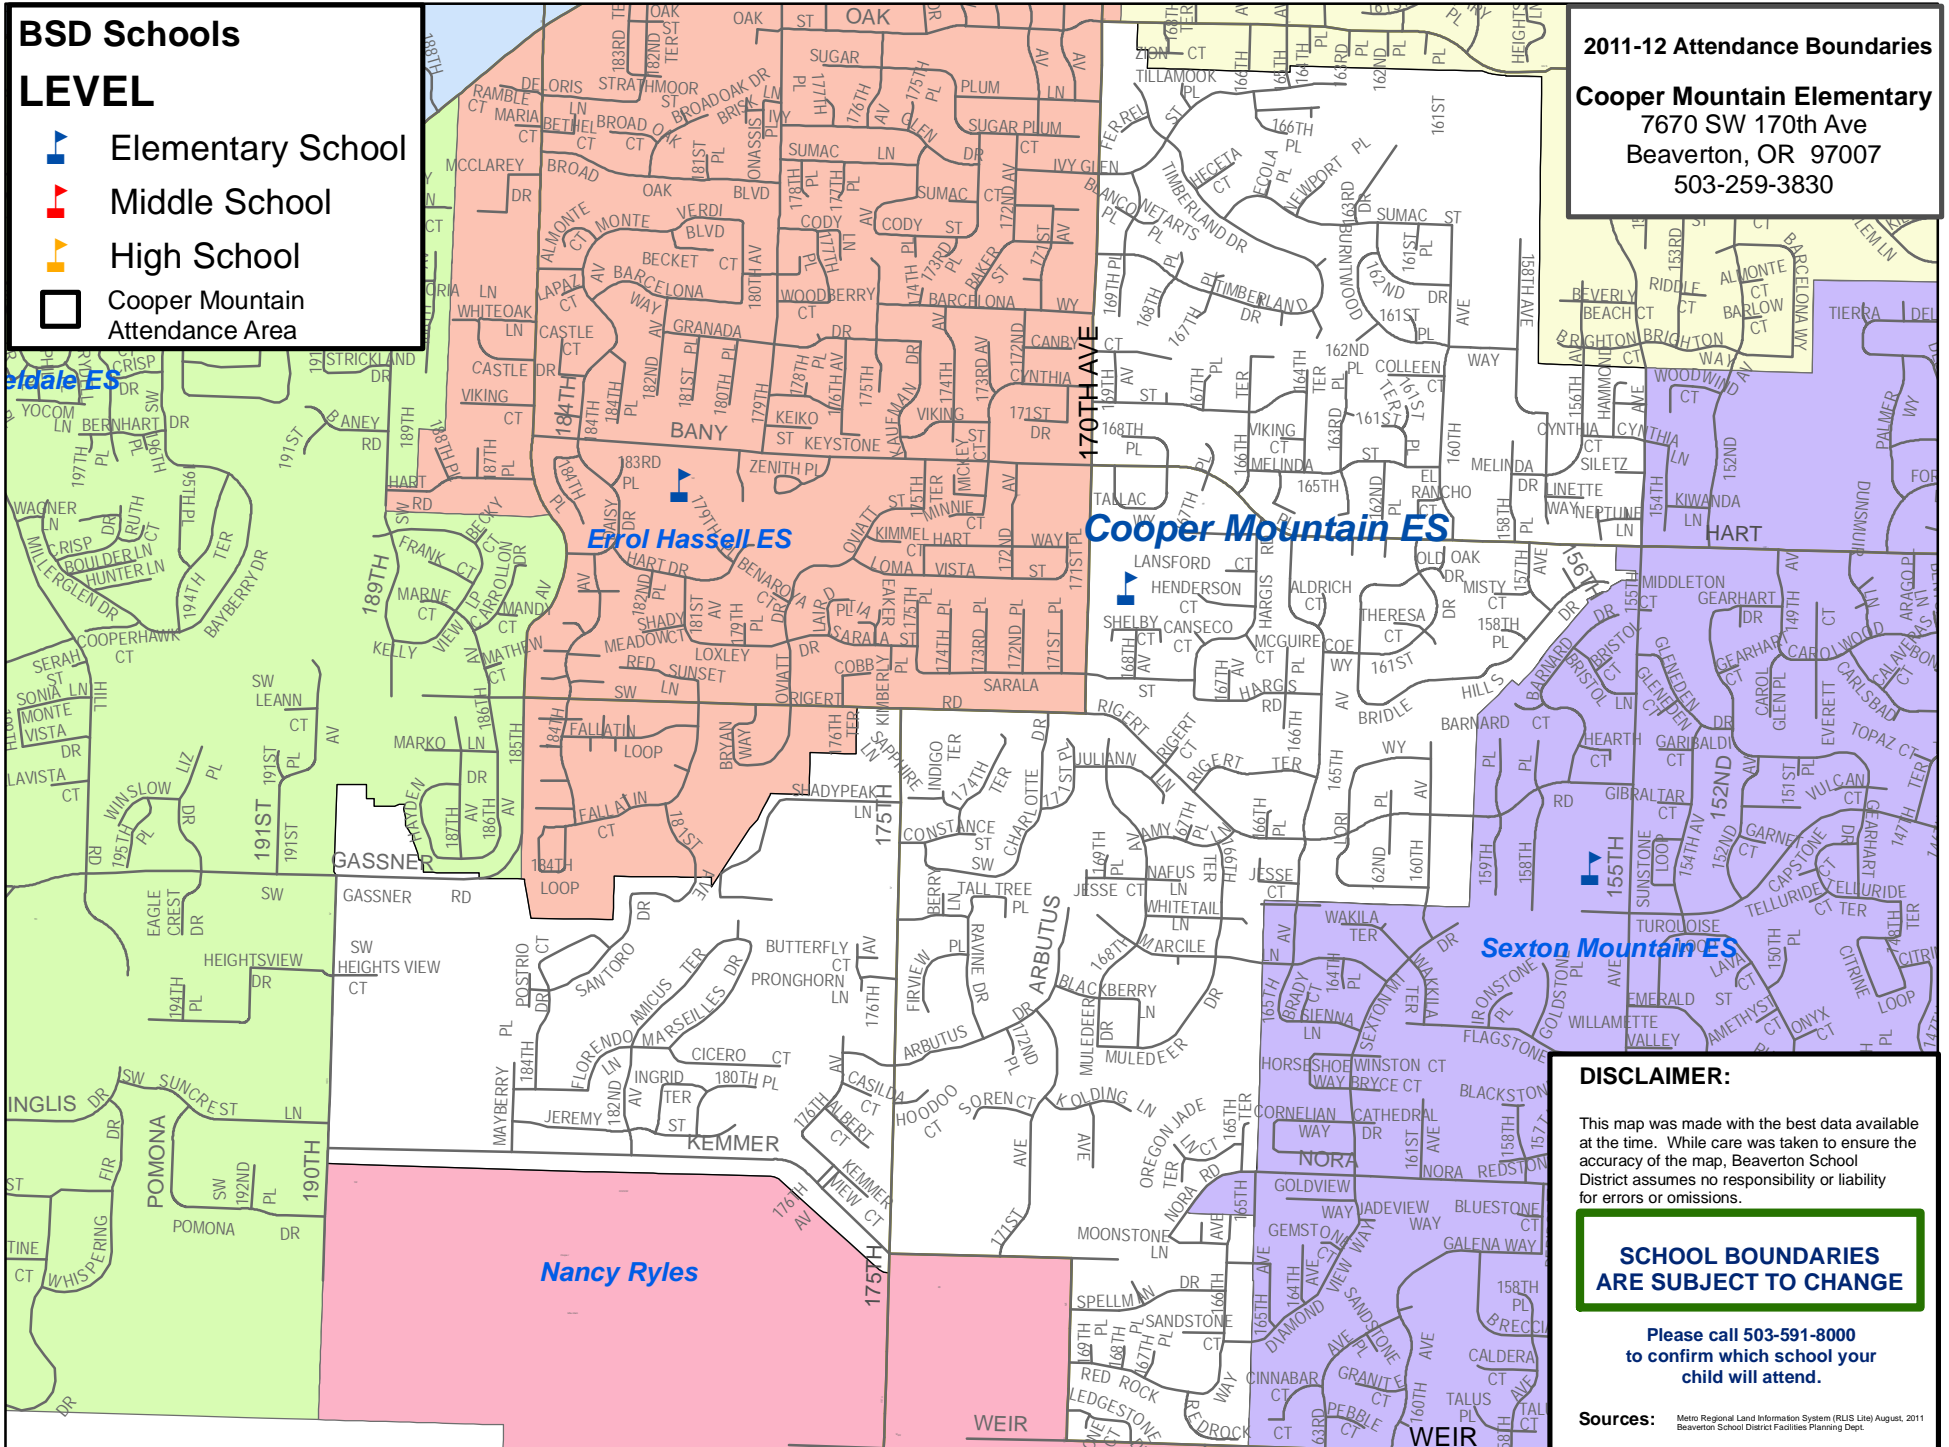

Cooper Mountain Elementary

BSD Schools

LEVEL

-  Elementary School
-  Middle School
-  High School
-  Cooper Mountain Attendance Area

2011-12 Attendance Boundaries

Cooper Mountain Elementary
 7670 SW 170th Ave
 Beaverton, OR 97007
 503-259-3830

DISCLAIMER:

This map was made with the best data available at the time. While care was taken to ensure the accuracy of the map, Beaverton School District assumes no responsibility or liability for errors or omissions.