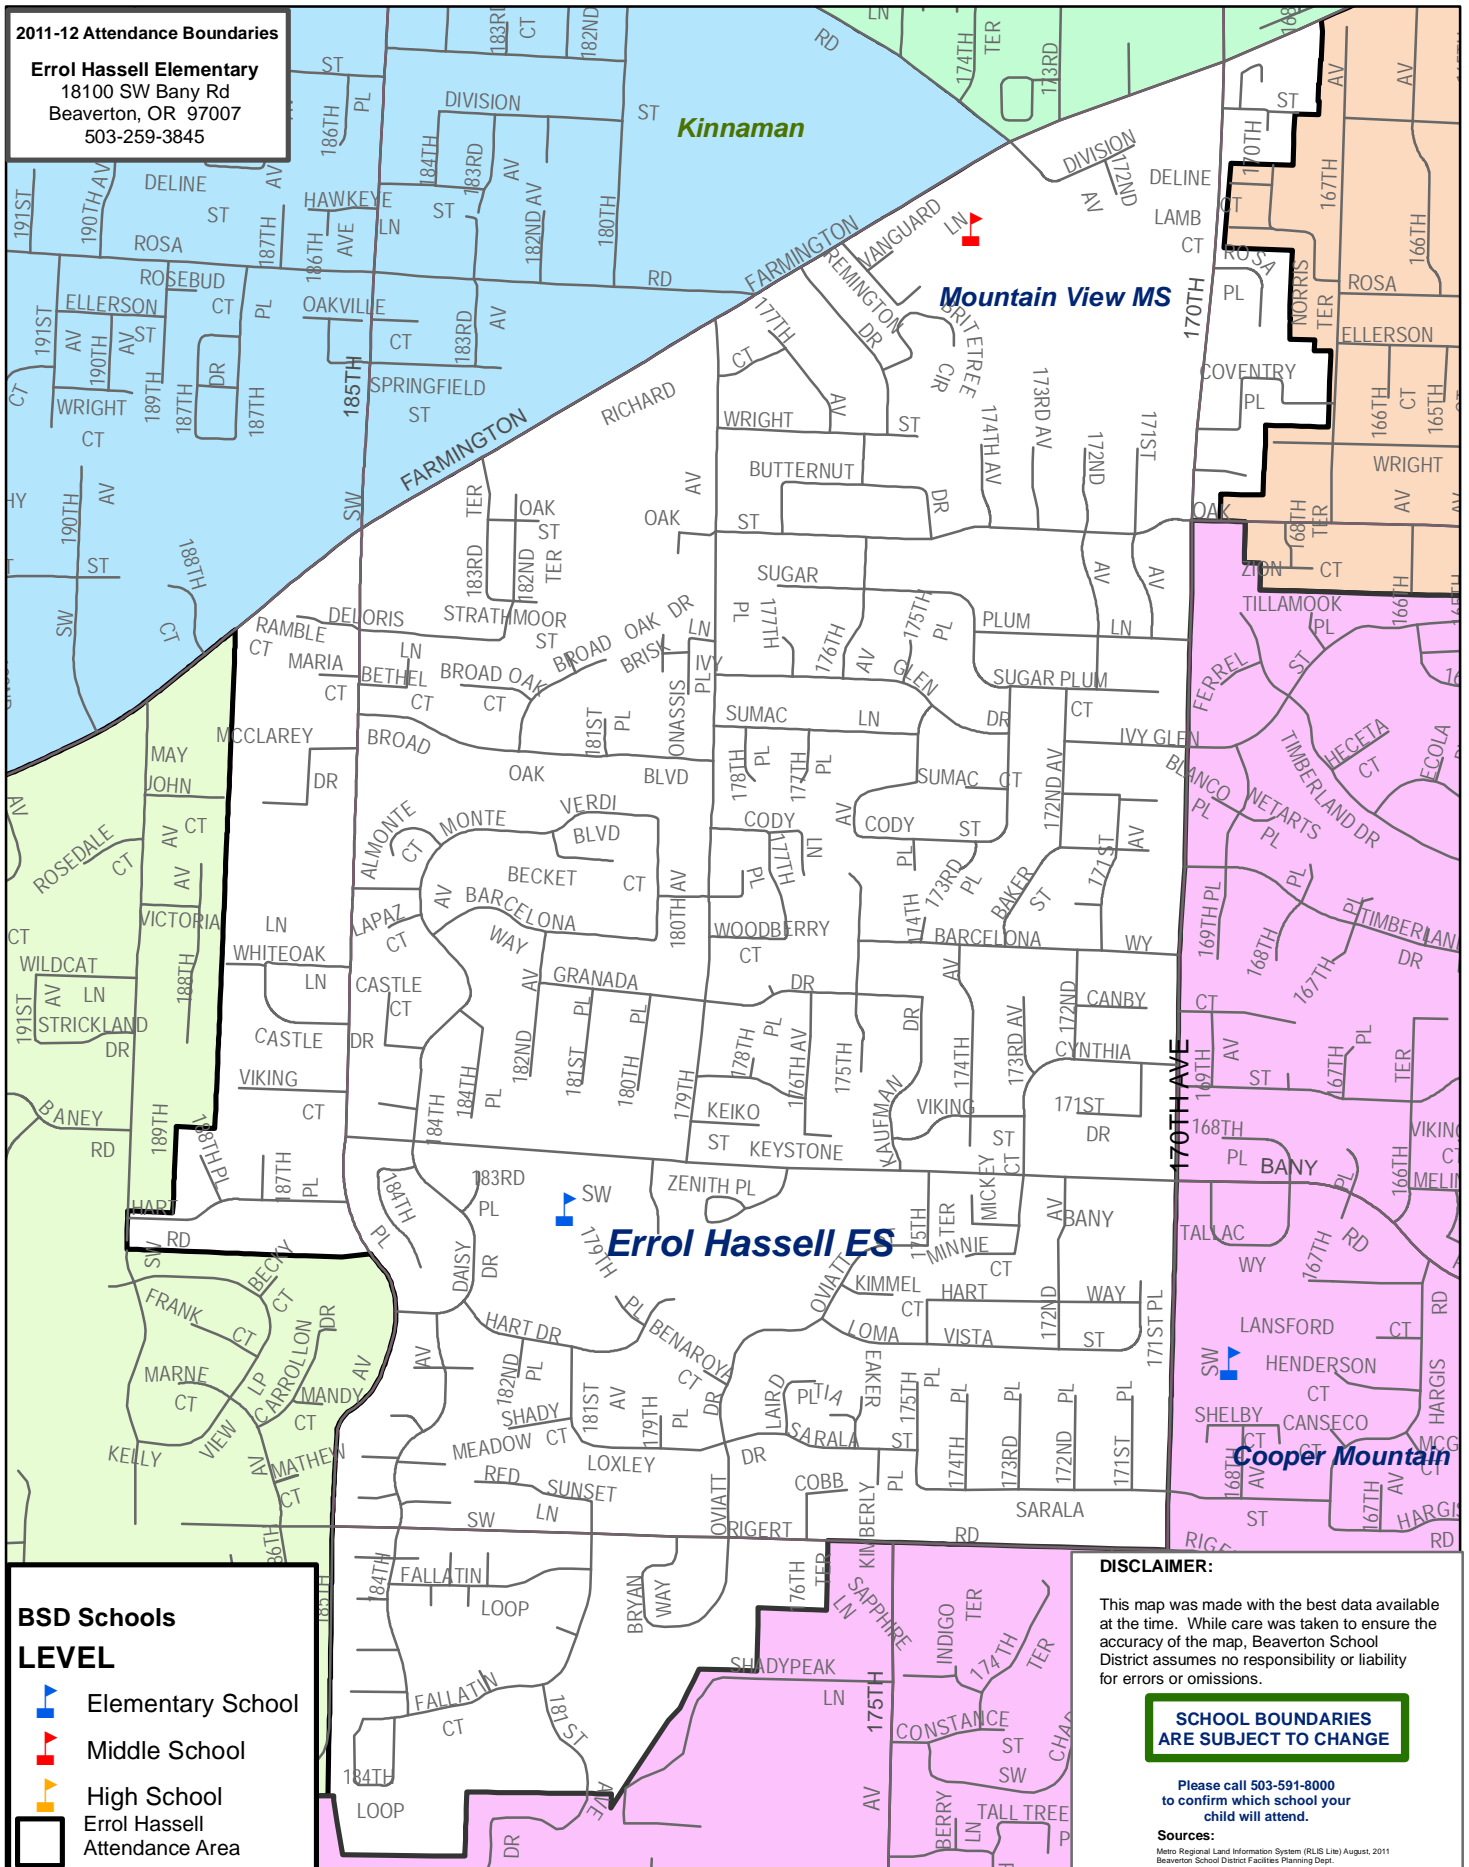

Errol Hassell Elementary

2011-12 Attendance Boundaries

Errol Hassell Elementary
18100 SW Bany Rd
Beaverton, OR 97007
503-259-3845

DISCLAIMER:

This map was made with the best data available at the time. While care was taken to ensure the accuracy of the map, Beaverton School District assumes no responsibility or liability for errors or omissions.

SCHOOL BOUNDARIES ARE SUBJECT TO CHANGE

Please call 503-591-8000 to confirm which school your child will attend.