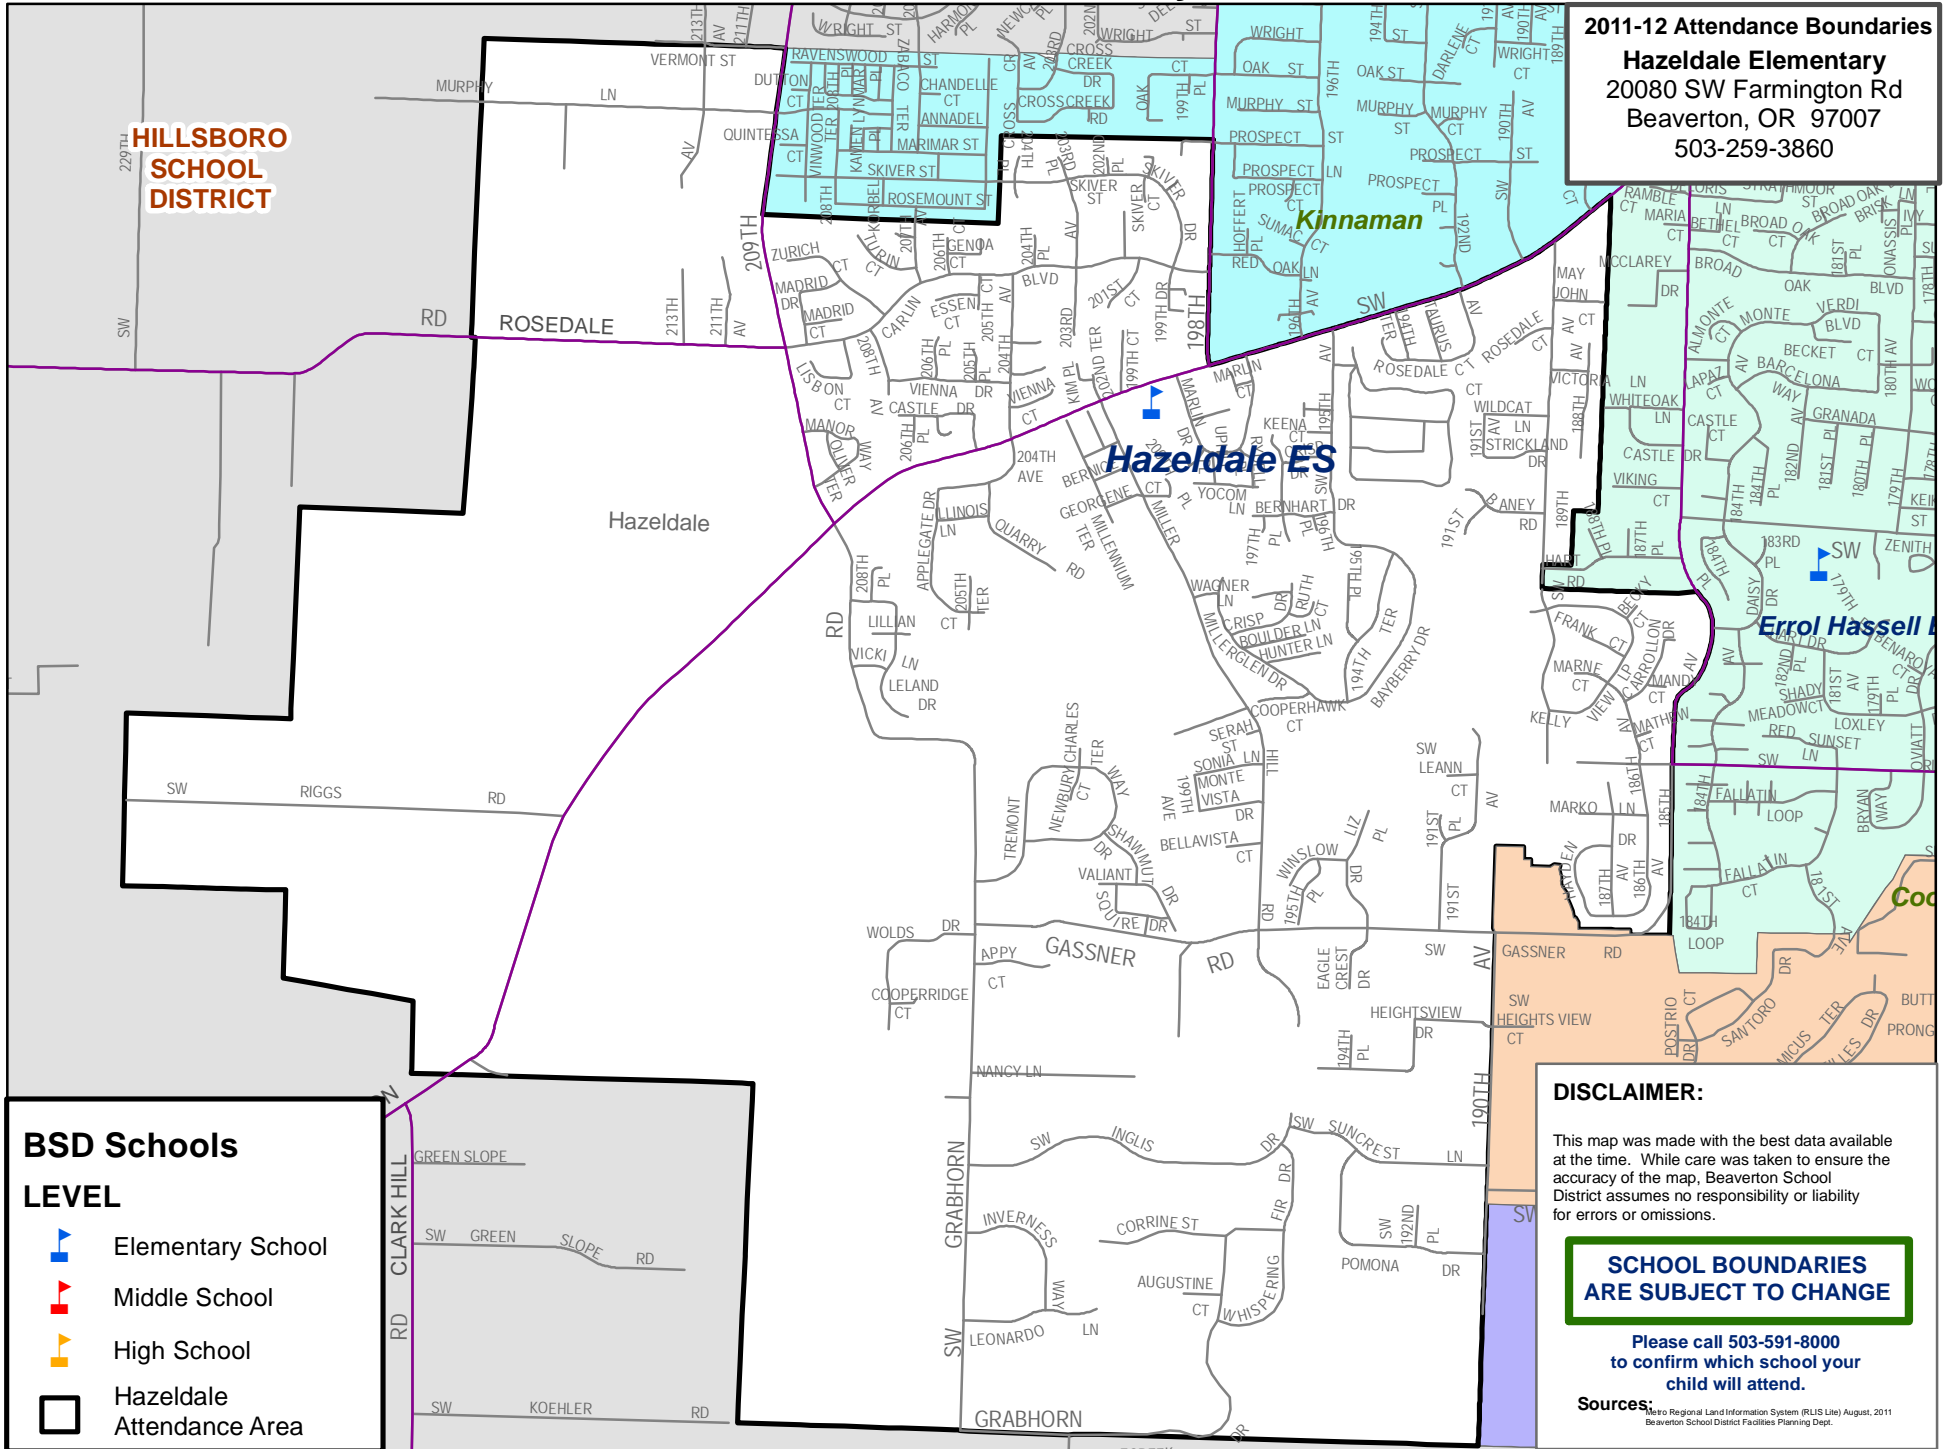

Hazeldale Elementary

2011-12 Attendance Boundaries
Hazeldale Elementary
20080 SW Farmington Rd
Beaverton, OR 97007
503-259-3860

**HILLSBORO
SCHOOL
DISTRICT**

BSD Schools

LEVEL

- Elementary School
- Middle School
- High School
- Hazeldale Attendance Area

DISCLAIMER:

This map was made with the best data available at the time. While care was taken to ensure the accuracy of the map, Beaverton School District assumes no responsibility or liability for errors or omissions.

**SCHOOL BOUNDARIES
ARE SUBJECT TO CHANGE**

Please call 503-591-8000
to confirm which school your
child will attend.