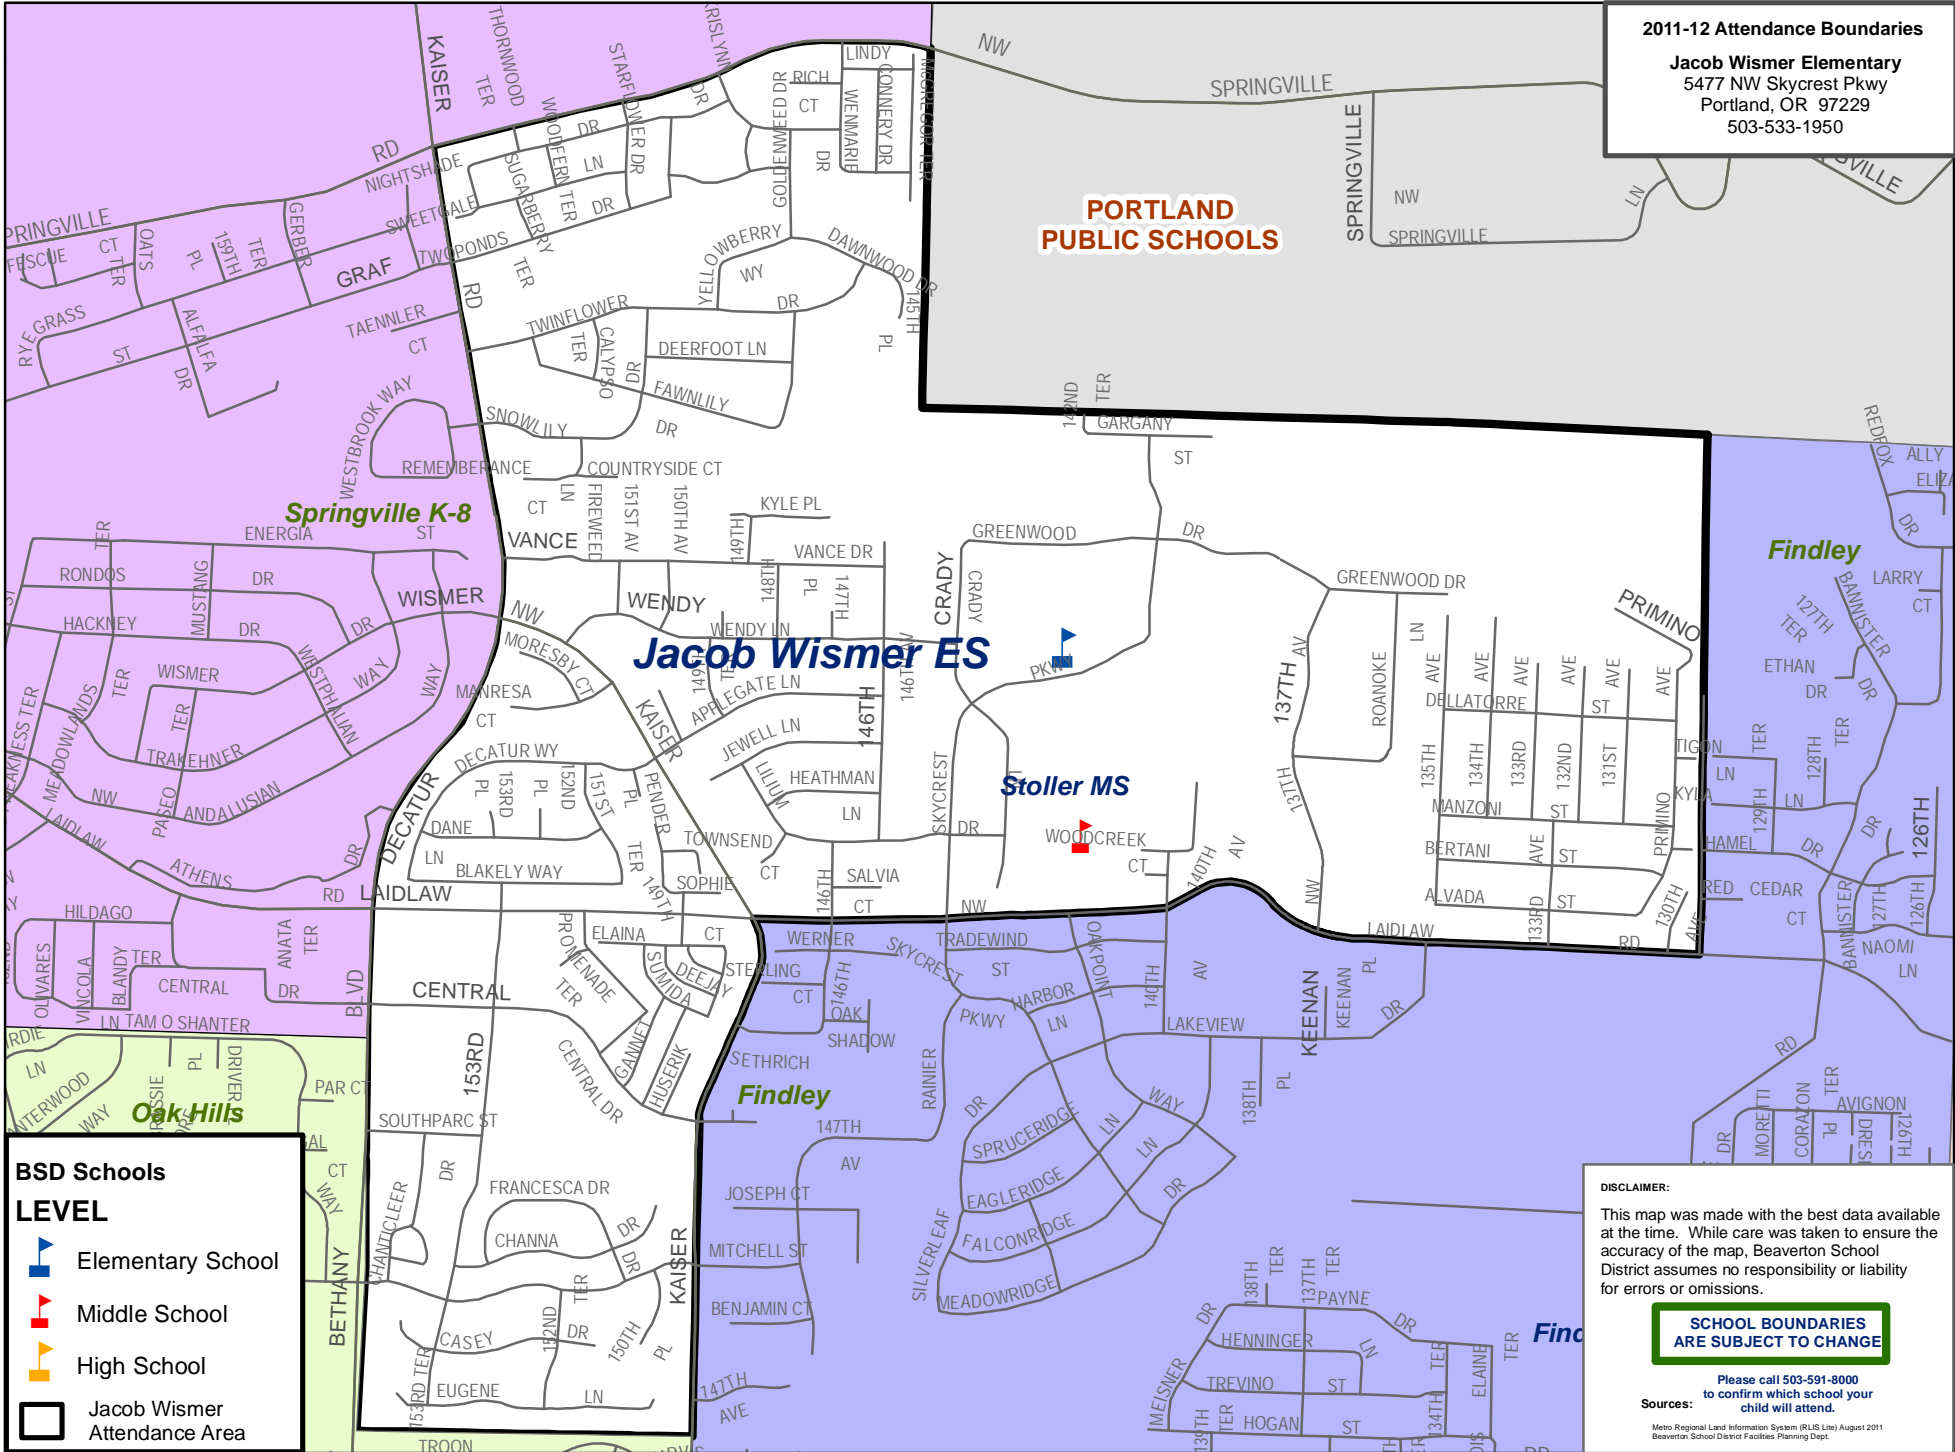

Jacob Wismer Elementary

2011-12 Attendance Boundaries
Jacob Wismer Elementary
 5477 NW Skycrest Pkwy
 Portland, OR 97229
 503-533-1950

BSD Schools

LEVEL

-  Elementary School
-  Middle School
-  High School
-  Jacob Wismer Attendance Area

DISCLAIMER:

This map was made with the best data available at the time. While care was taken to ensure the accuracy of the map, Beaverton School District assumes no responsibility or liability for errors or omissions.

SCHOOL BOUNDARIES ARE SUBJECT TO CHANGE

Please call 503-591-8000 to confirm which school your child will attend.

Sources: Metro Regional Land Information System (RLIS Lite) August 2011
 Beaverton School District Facilities Planning Dept.