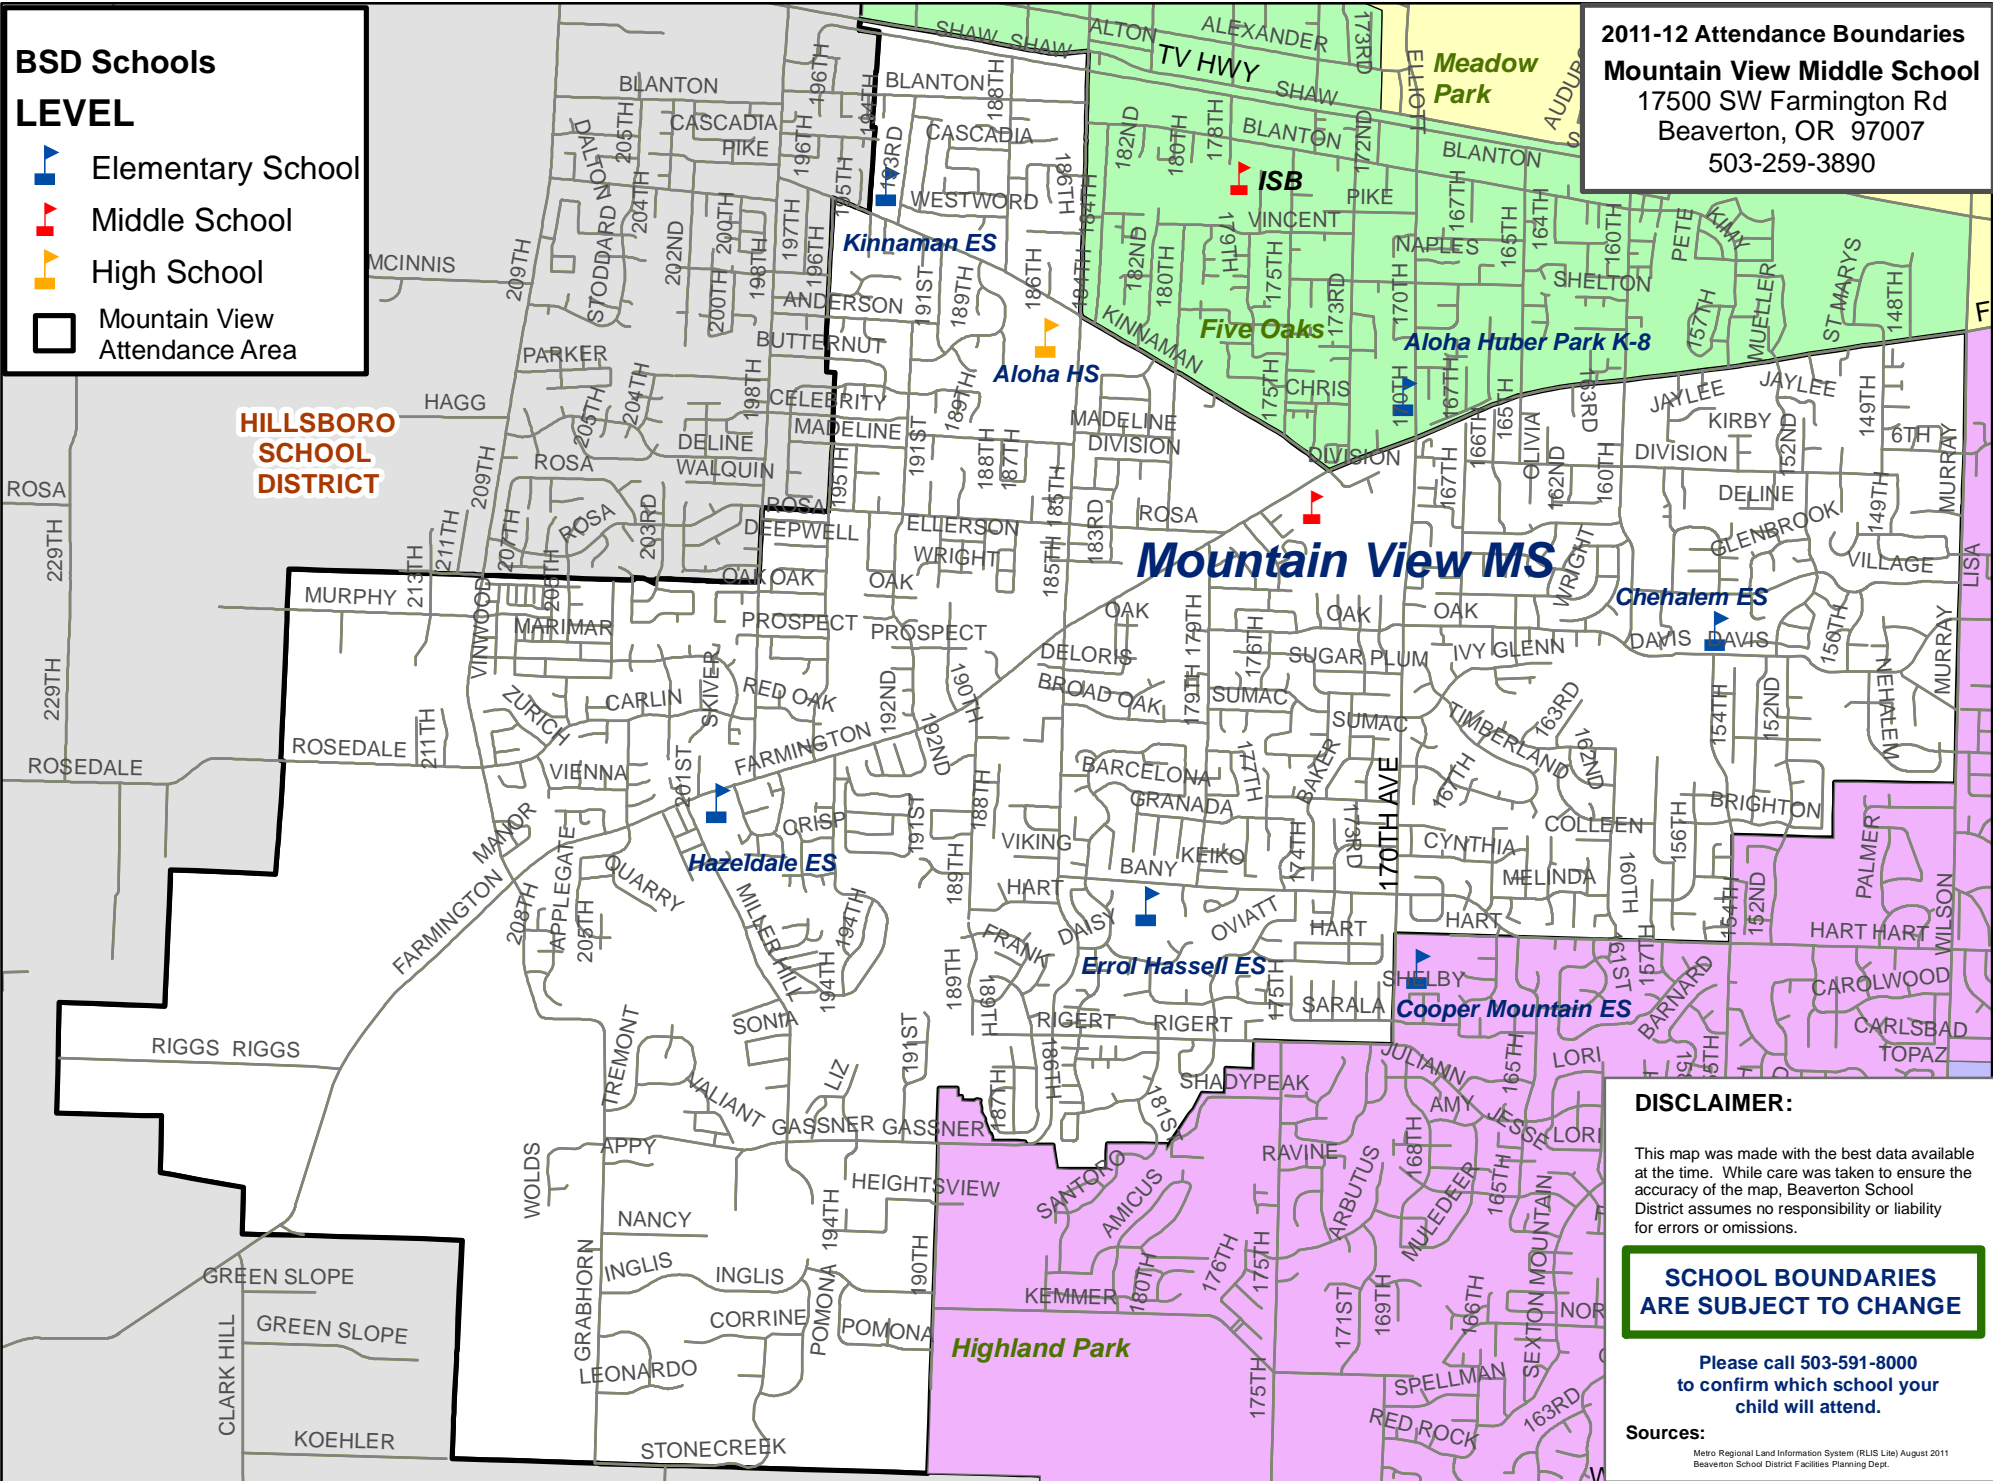

Mountain View Middle School

BSD Schools

LEVEL

- ▲ Elementary School
- ▲ Middle School
- ▲ High School
- Mountain View Attendance Area

2011-12 Attendance Boundaries
Mountain View Middle School
 17500 SW Farmington Rd
 Beaverton, OR 97007
 503-259-3890

DISCLAIMER:

This map was made with the best data available at the time. While care was taken to ensure the accuracy of the map, Beaverton School District assumes no responsibility or liability for errors or omissions.

SCHOOL BOUNDARIES ARE SUBJECT TO CHANGE

Please call 503-591-8000 to confirm which school your child will attend.

Sources:
 Metro Regional Land Information System (RLIS Lite) August 2011
 Beaverton School District Facilities Planning Dept.