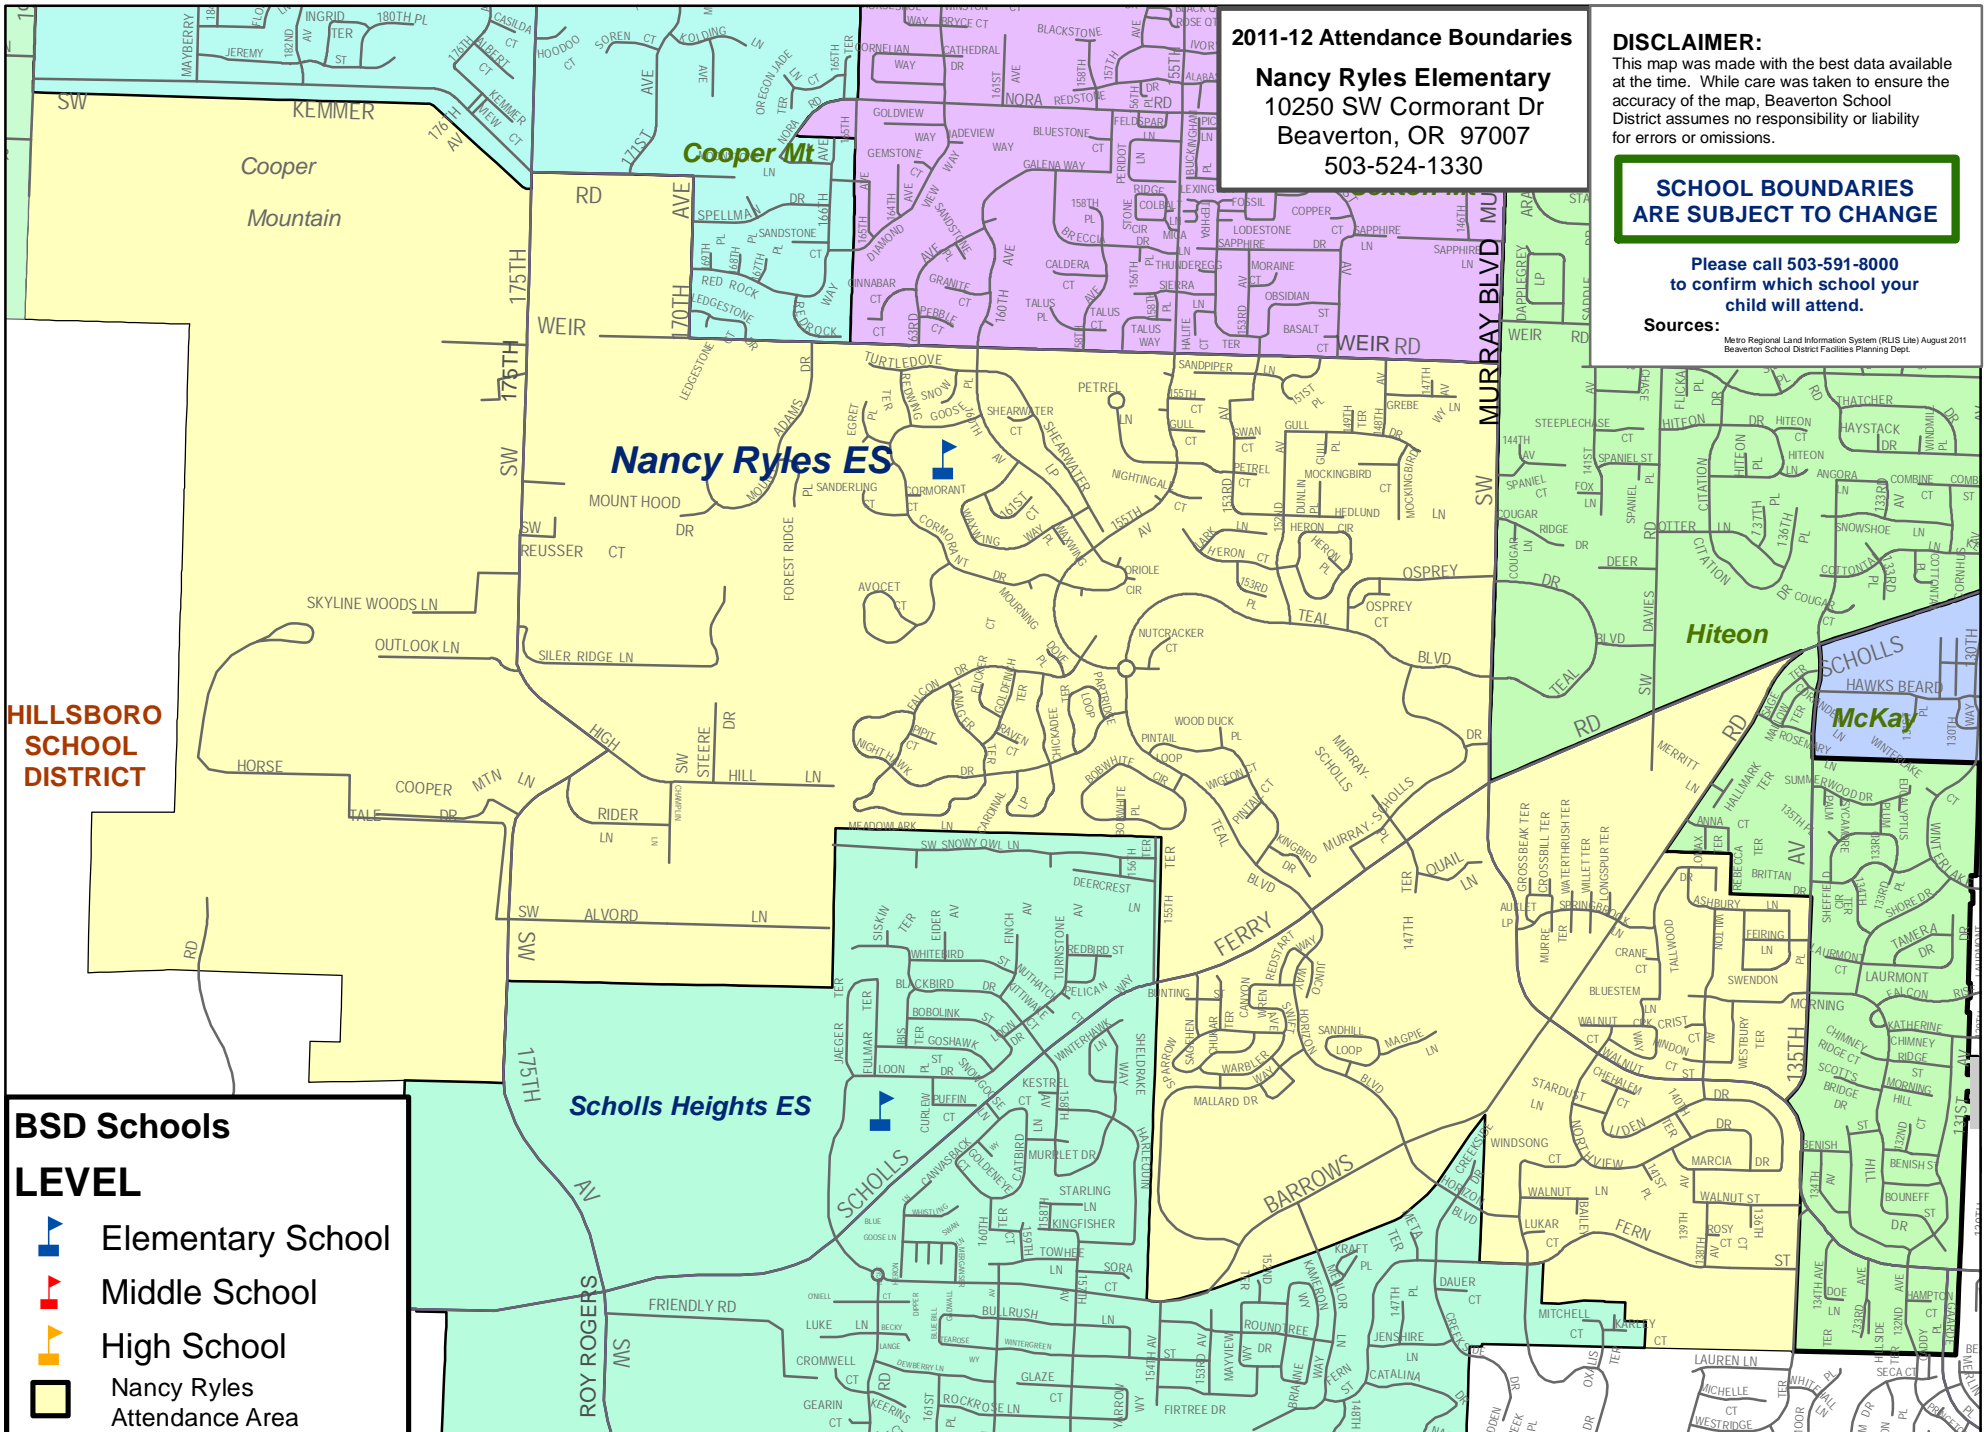

Nancy Ryles Elementary

2011-12 Attendance Boundaries

Nancy Ryles Elementary
10250 SW Cormorant Dr
Beaverton, OR 97007
503-524-1330

DISCLAIMER:

This map was made with the best data available at the time. While care was taken to ensure the accuracy of the map, Beaverton School District assumes no responsibility or liability for errors or omissions.

SCHOOL BOUNDARIES ARE SUBJECT TO CHANGE

Please call 503-591-8000 to confirm which school your child will attend.

Sources:

HILLSBORO SCHOOL DISTRICT

BSD Schools

LEVEL

- Elementary School
- Middle School
- High School
- Nancy Ryles Attendance Area