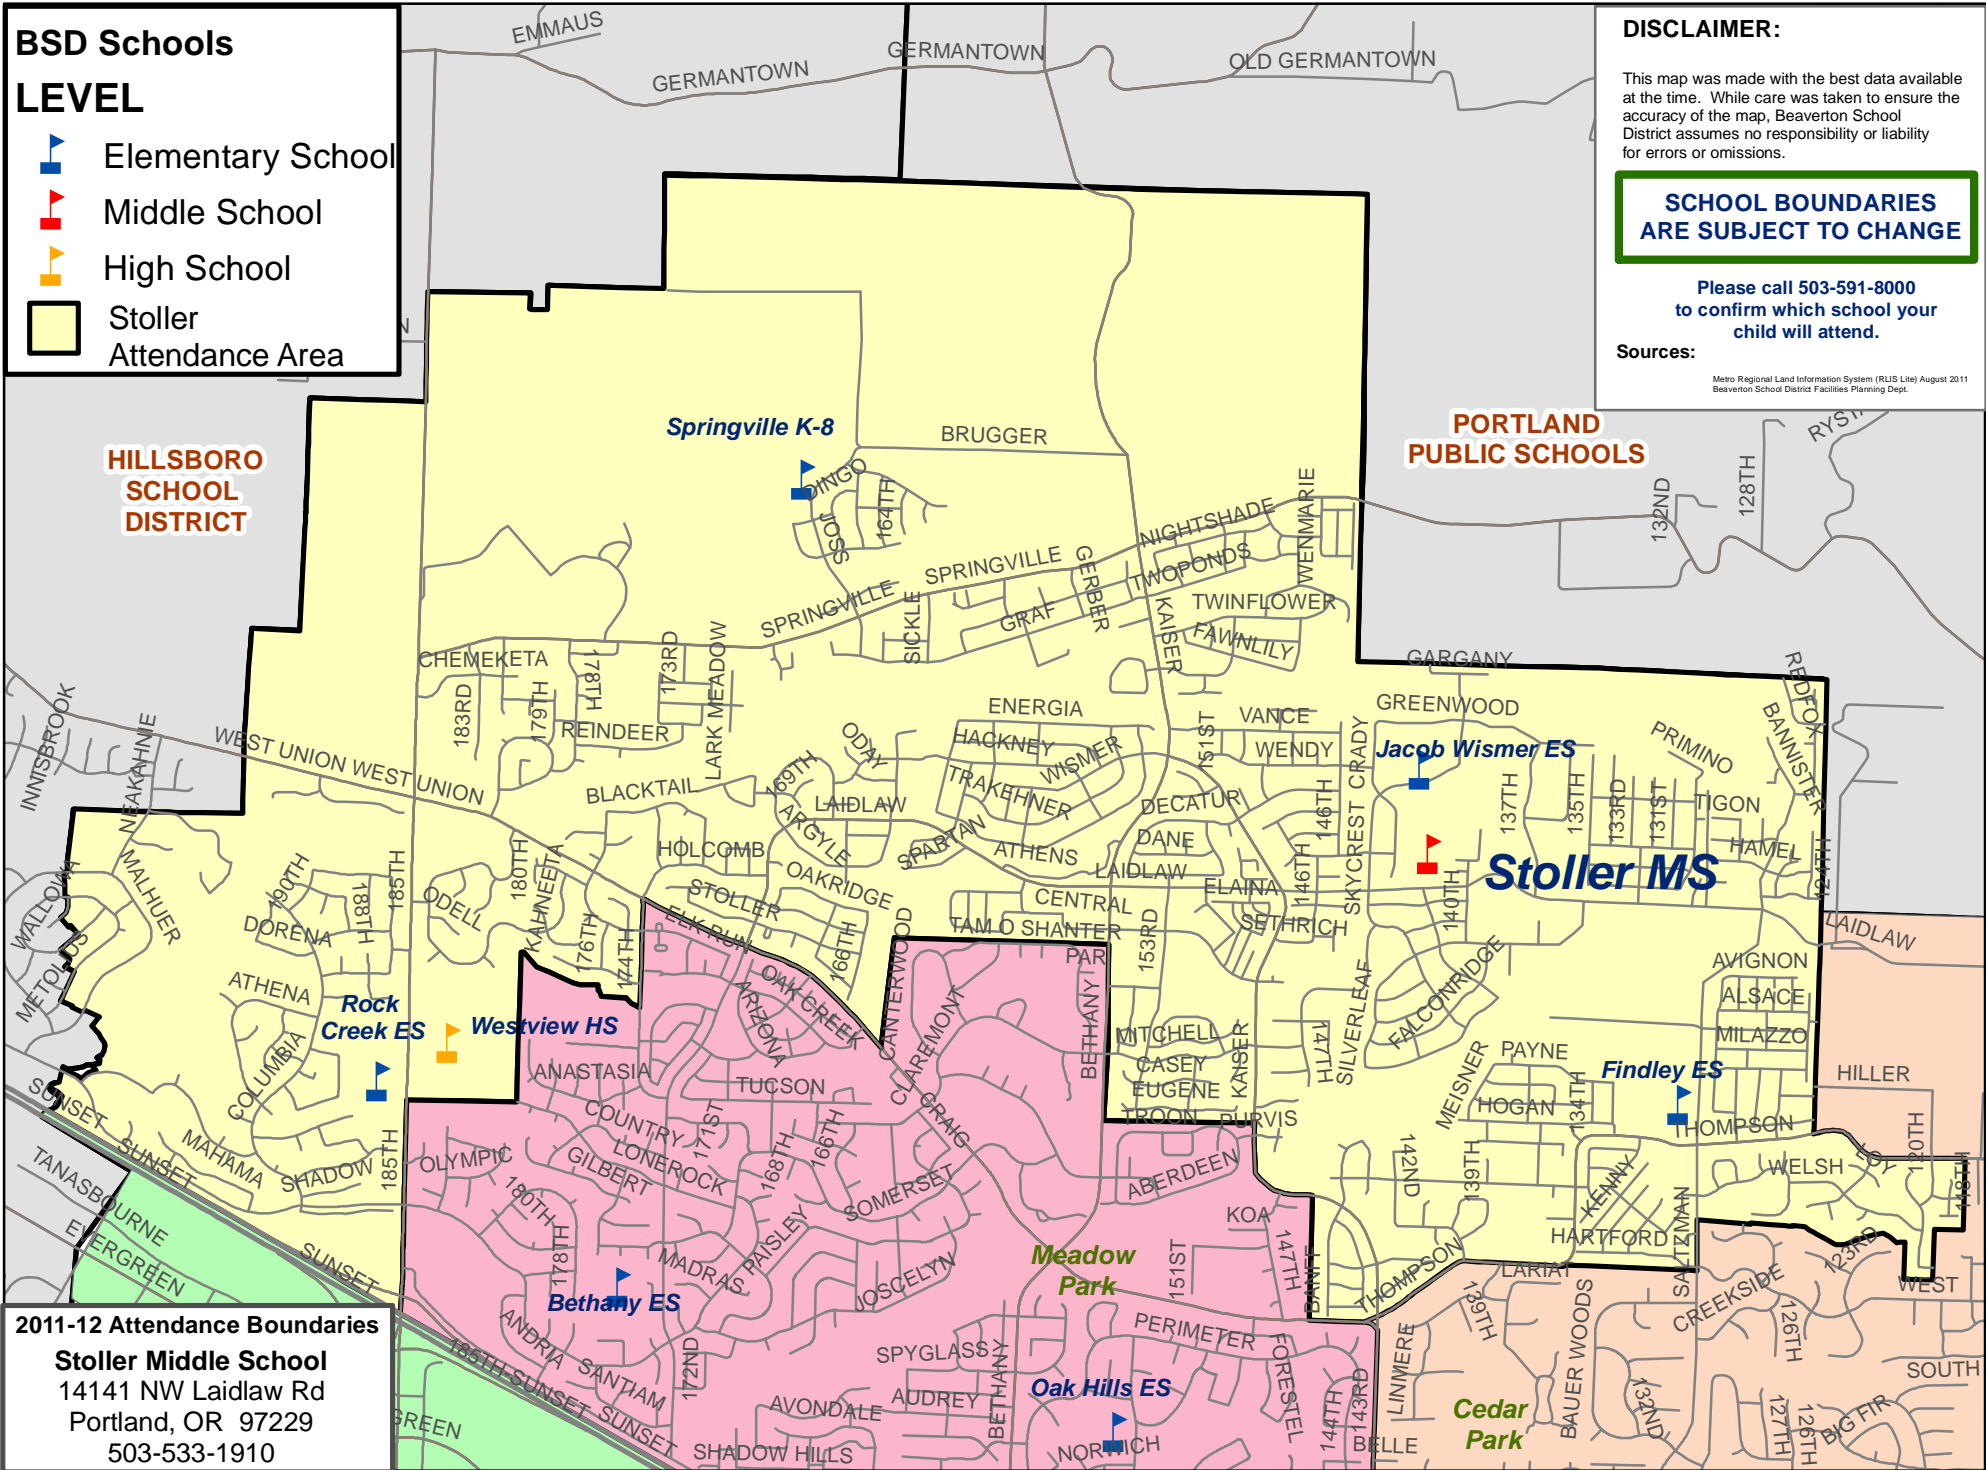

# Stoller Middle School

**BSD Schools**

**LEVEL**

-  Elementary School
-  Middle School
-  High School
-  Stoller Attendance Area

**DISCLAIMER:**

This map was made with the best data available at the time. While care was taken to ensure the accuracy of the map, Beaverton School District assumes no responsibility or liability for errors or omissions.

**SCHOOL BOUNDARIES ARE SUBJECT TO CHANGE**

Please call 503-591-8000  
to confirm which school your  
child will attend.

**Sources:**

Metro Regional Land Information System (RLIS Lite) August 2011  
Beaverton School District Facilities Planning Dept.