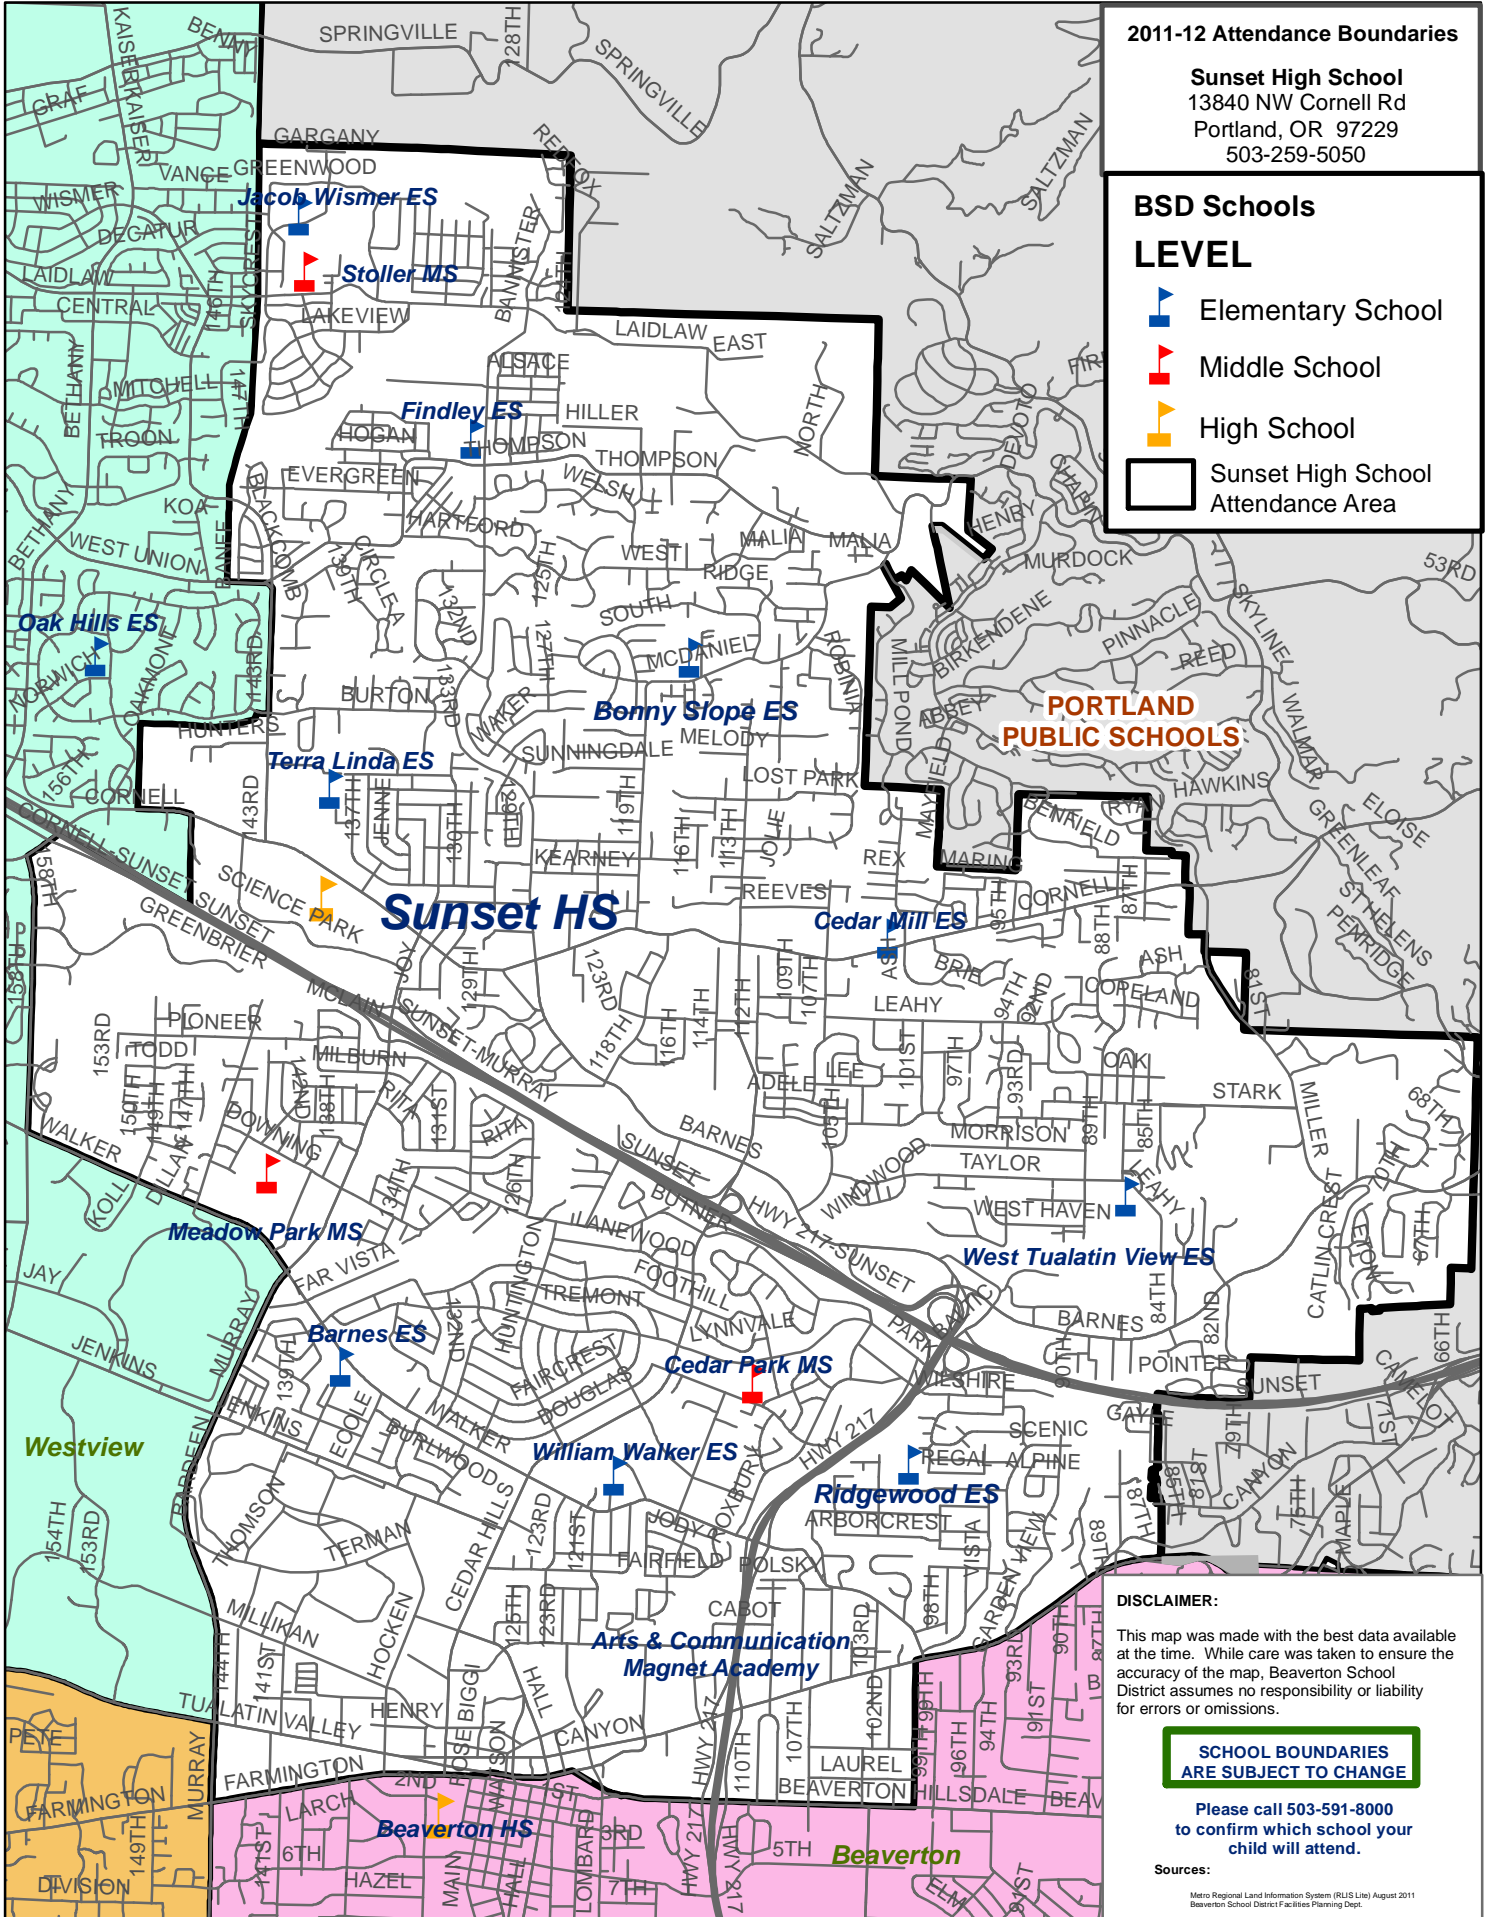

Sunset High School

2011-12 Attendance Boundaries

Sunset High School
13840 NW Cornell Rd
Portland, OR 97229
503-259-5050

BSD Schools

LEVEL

- Elementary School
- Middle School
- High School
- Sunset High School Attendance Area

PORTLAND PUBLIC SCHOOLS

DISCLAIMER:

This map was made with the best data available at the time. While care was taken to ensure the accuracy of the map, Beaverton School District assumes no responsibility or liability for errors or omissions.

SCHOOL BOUNDARIES ARE SUBJECT TO CHANGE

Please call 503-591-8000 to confirm which school your child will attend.