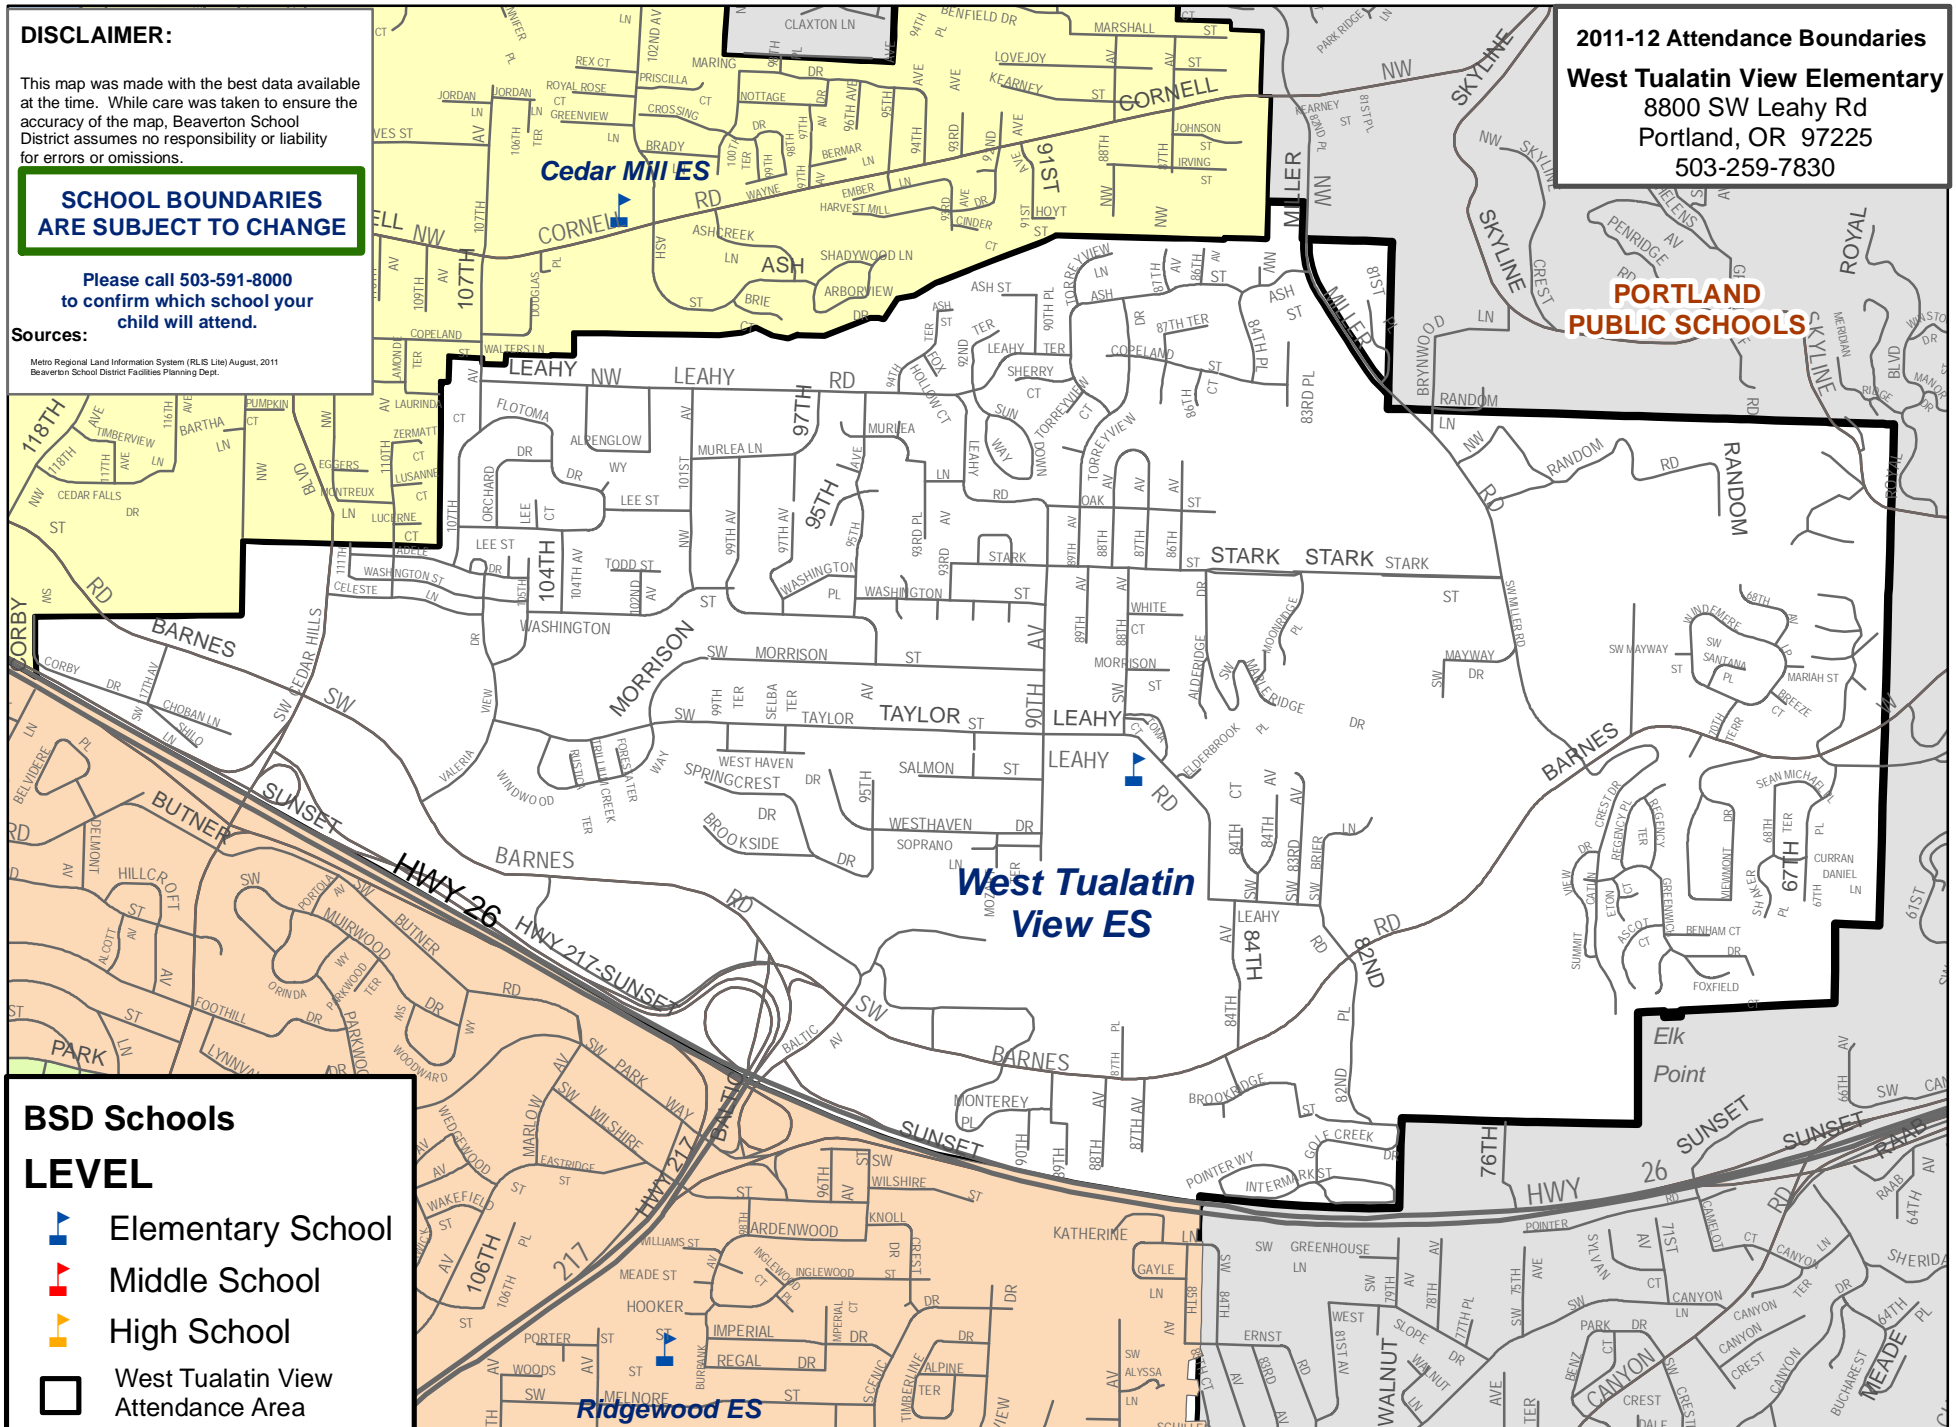

West Tualatin View Elementary

DISCLAIMER:

This map was made with the best data available at the time. While care was taken to ensure the accuracy of the map, Beaverton School District assumes no responsibility or liability for errors or omissions.

SCHOOL BOUNDARIES ARE SUBJECT TO CHANGE

Please call 503-591-8000 to confirm which school your child will attend.

Sources:

2011-12 Attendance Boundaries
West Tualatin View Elementary
8800 SW Leahy Rd
Portland, OR 97225
503-259-7830

PORTLAND PUBLIC SCHOOLS

BSD Schools

LEVEL

- Elementary School
- Middle School
- High School
- West Tualatin View Attendance Area