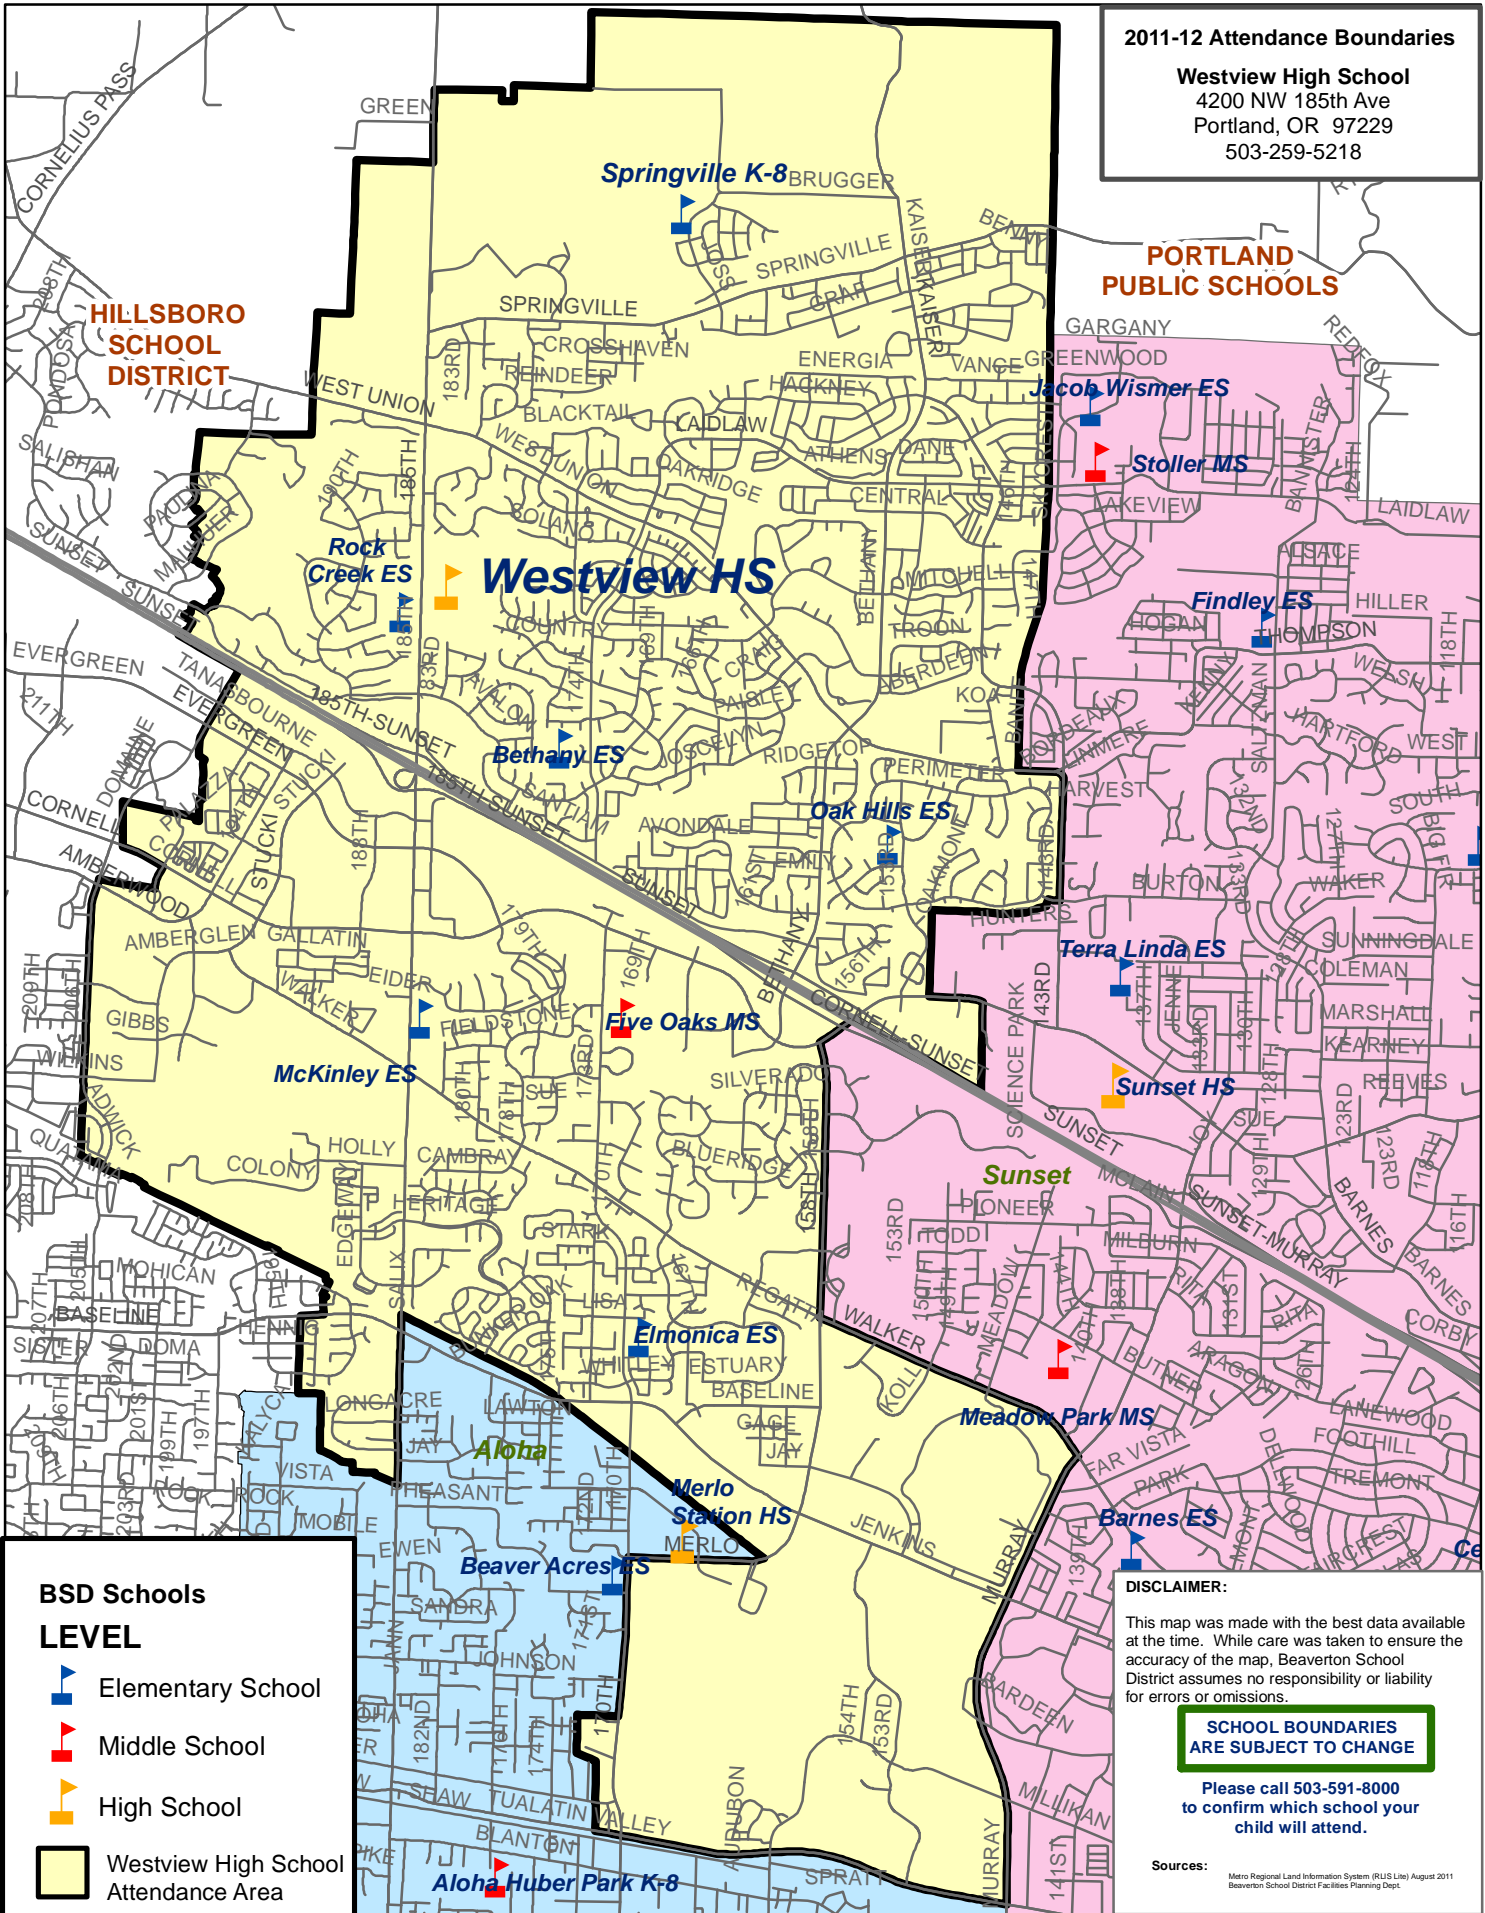

Westview High School

2011-12 Attendance Boundaries

Westview High School
 4200 NW 185th Ave
 Portland, OR 97229
 503-259-5218

**HILLSBORO
 SCHOOL
 DISTRICT**

**PORTLAND
 PUBLIC SCHOOLS**

Westview HS

BSD Schools

LEVEL

-  Elementary School
-  Middle School
-  High School
-  Westview High School Attendance Area

DISCLAIMER:

This map was made with the best data available at the time. While care was taken to ensure the accuracy of the map, Beaverton School District assumes no responsibility or liability for errors or omissions.