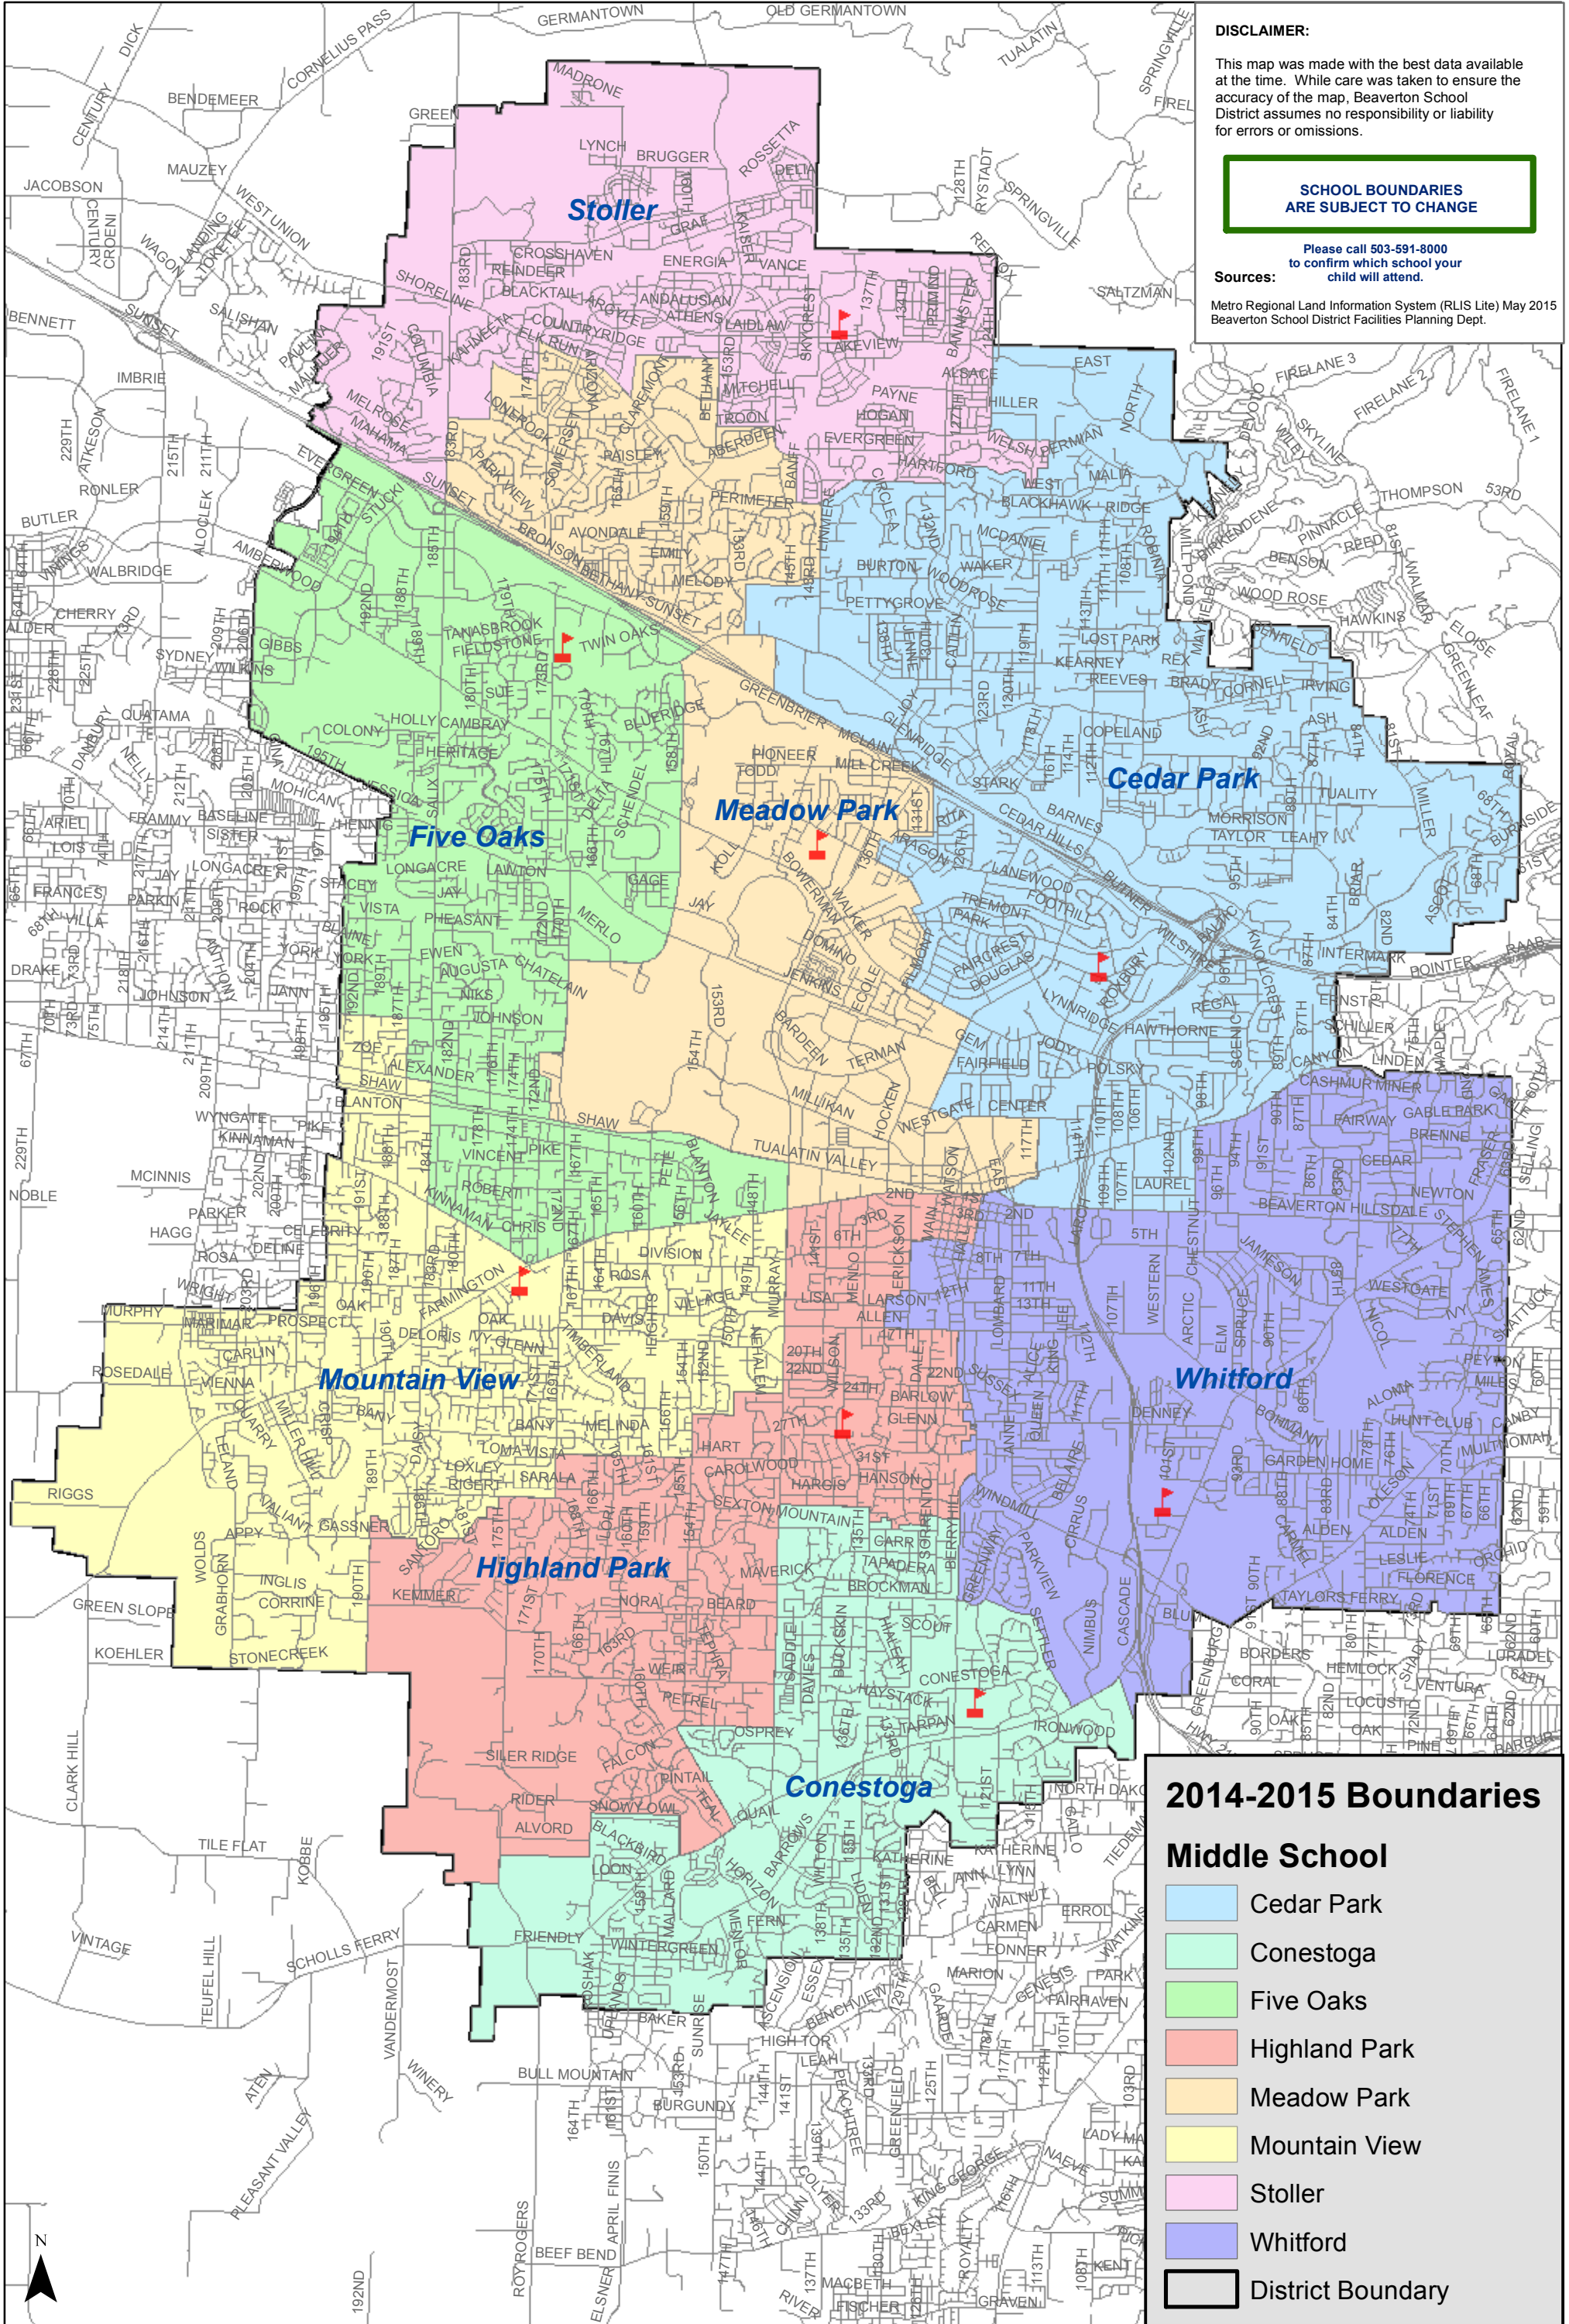

Beaverton School District

2015-2016 Middle School Attendance Boundaries

June 5, 2015

DISCLAIMER:

This map was made with the best data available at the time. While care was taken to ensure the accuracy of the map, Beaverton School District assumes no responsibility or liability for errors or omissions.

SCHOOL BOUNDARIES ARE SUBJECT TO CHANGE

Please call 503-591-8000 to confirm which school your child will attend.
Sources:
Metro Regional Land Information System (RLIS Lite) May 2015
Beaverton School District Facilities Planning Dept.

2014-2015 Boundaries

Middle School

- Cedar Park
- Conestoga
- Five Oaks
- Highland Park
- Meadow Park
- Mountain View
- Stoller
- Whitford
- District Boundary