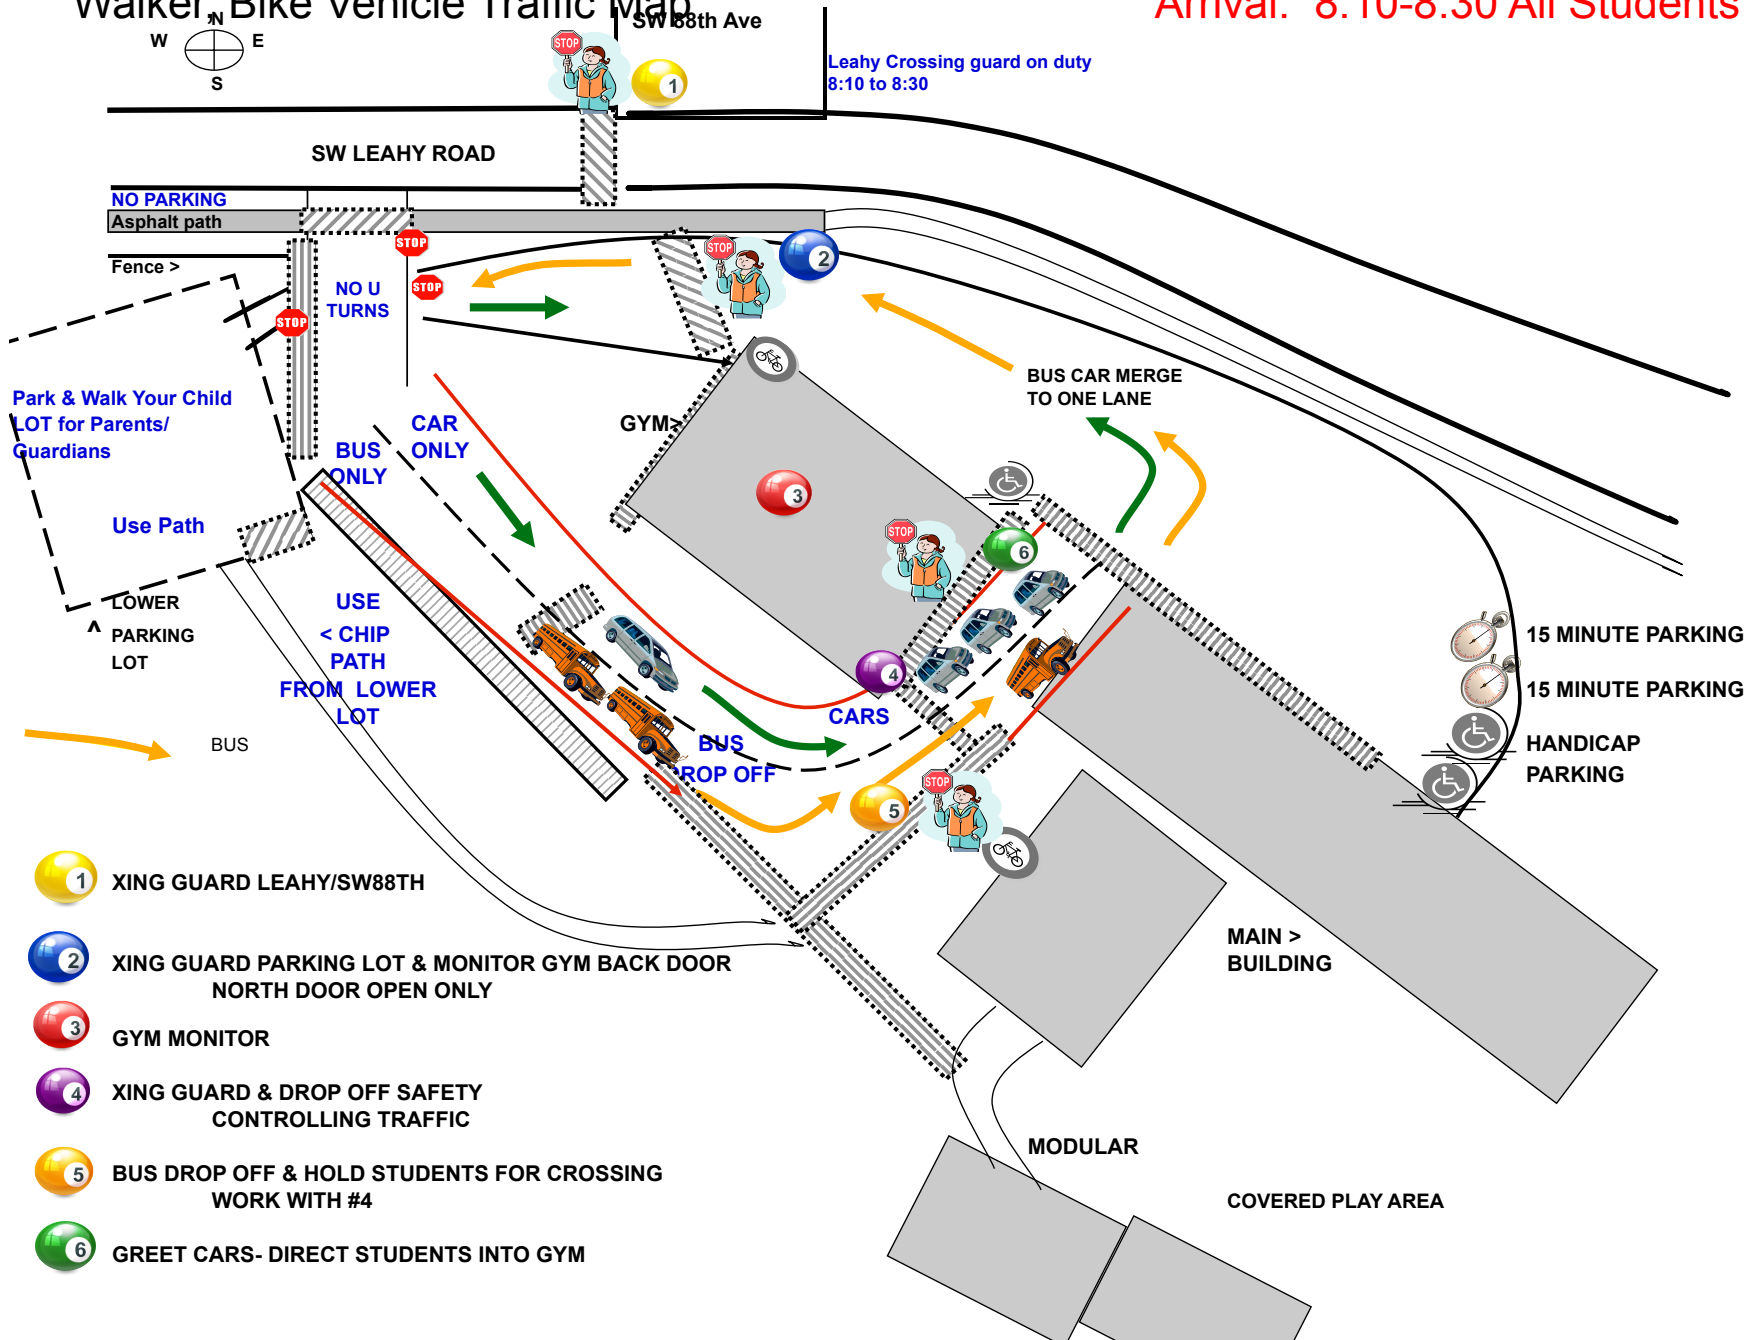

# Walker Bike Vehicle Traffic Map

Arrival: 8:10-8:30 All Students to Gym

Arrival and Dismissal